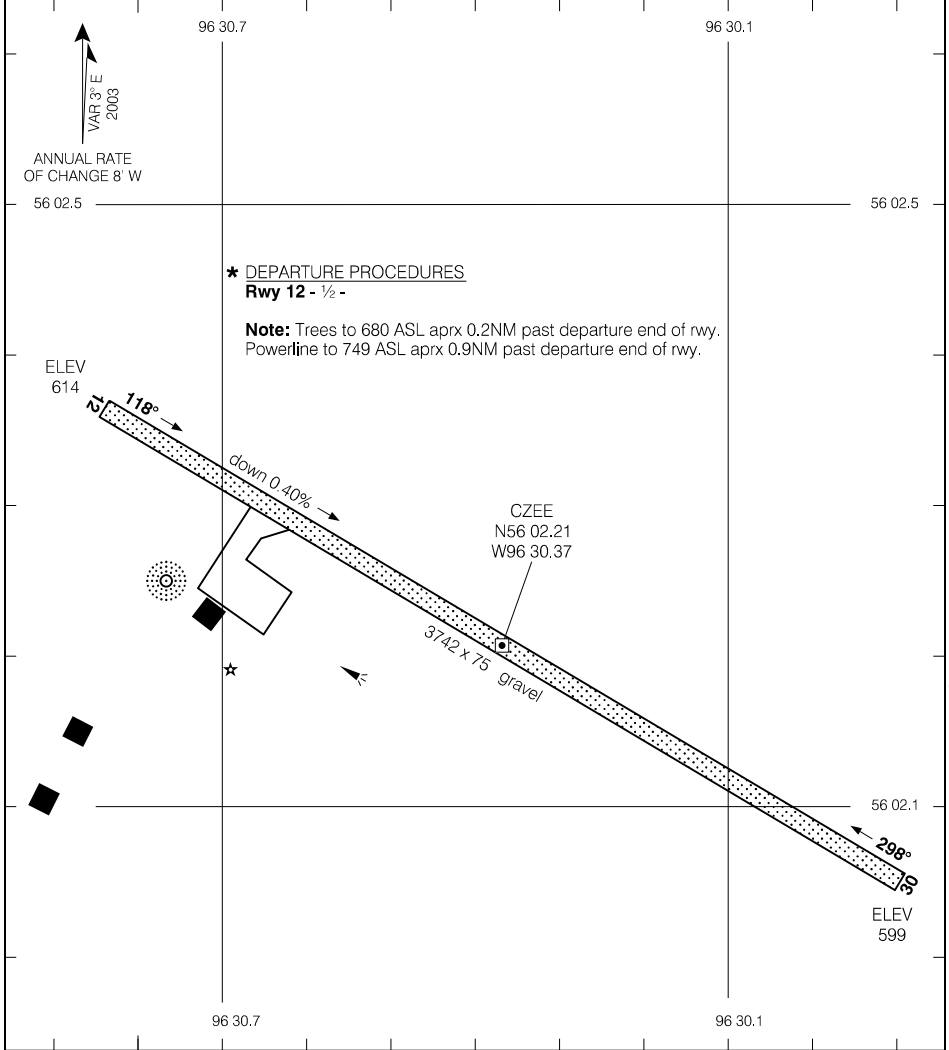

AERODROME CHART

AUTO - 122.55						UNICOM - 122.8		CTR Winnipeg - 133.15	
						ATF			
DECL	DISTS	12	30						
TORA		3742	3742						
TODA		3742	3742						
ASDA		3963	3864						
LDA		3742	3742						

Source of Canadian Civil Aeronautical Data: © 2019 NAV CANADA All rights reserved

TAKE-OFF MINIMA	SCALE IN FEET
Rwy 12: *	1000 0 1000
Rwy 30: 1/2	

AERODROME CHART

CZEE