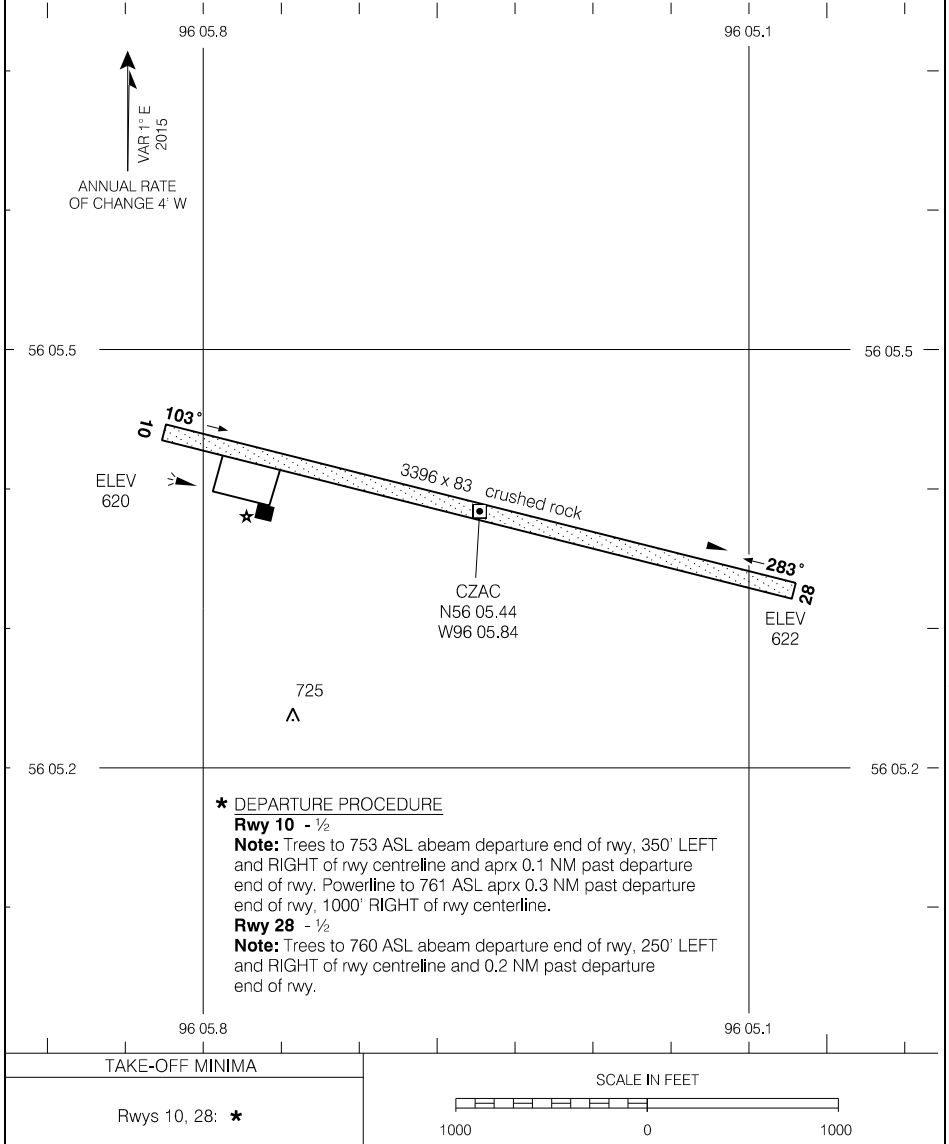

AERODROME CHART

| | | | | | | | | | |
|------------------|-----------|---------------------|--|--|--|-----------------------|--|--|--|
| | | UNICOM - 122.8 (AU) | | | | CTR Winnipeg - 133.15 | | | |
| | | | | | | ATF | | | |
| DECL DIST | 10 | 28 | | | | | | | |
| TORA | 3396 | 3396 | | | | | | | |
| TODA | 4380 | 4380 | | | | | | | |
| ASDA | 3396 | 3396 | | | | | | | |
| LDA | 3396 | 3396 | | | | | | | |

Source of Canadian Civil Aeronautical Data: © 2019 NAV CANADA All rights reserved

AERODROME CHART

EFF 3 JAN 19

CZAC