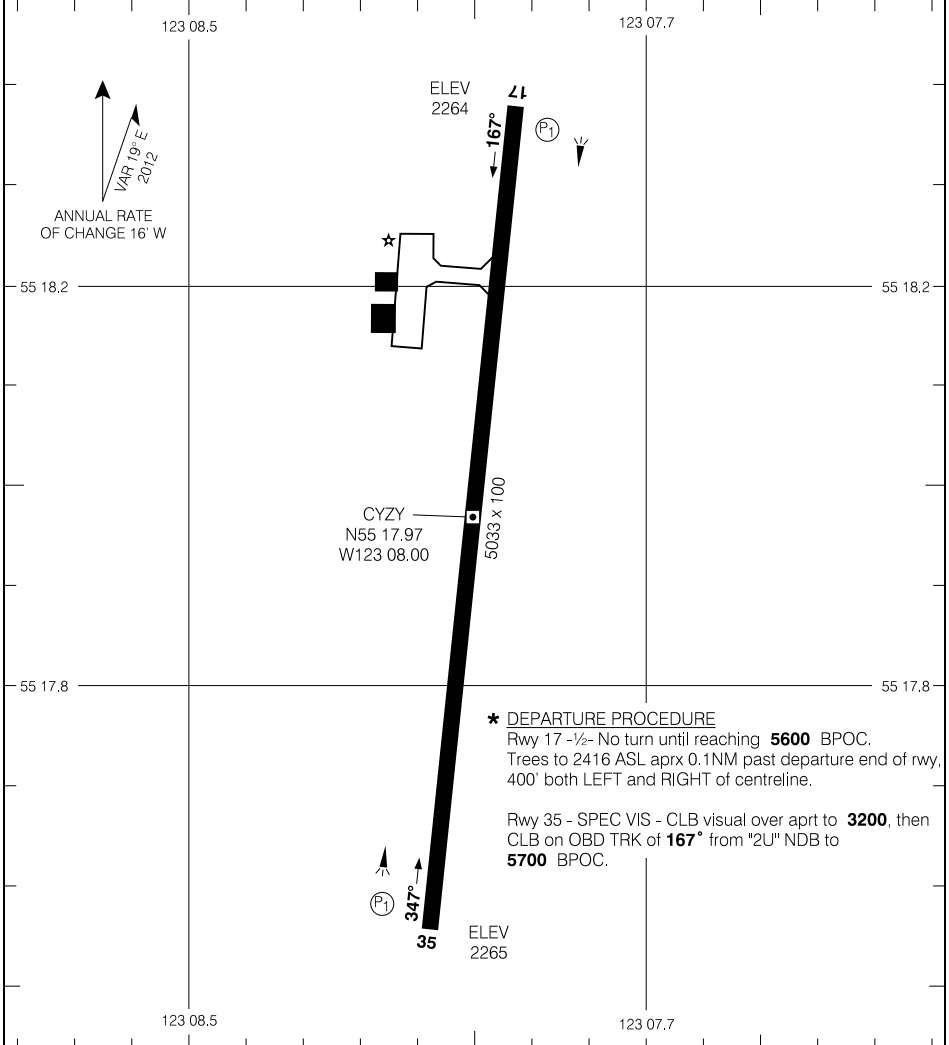

AERODROME CHART

AWOS - 127.7						RADIO Pacific - 123.47	
		TFC - 123.5				MF	
DECL	DISTS	17	35				
TORA		5033	5033				
TODA		6017	5033				
ASDA		5233	5233				
LDA		5033	5033				

Source of Canadian Civil Aeronautical Data: © 2019 NAV CANADA All rights reserved

TAKE-OFF MINIMA	SCALE IN FEET
Rwys 17, 35: ★	1000 0 1000

AERODROME CHART

EFF 18 SEP 14

CYZY