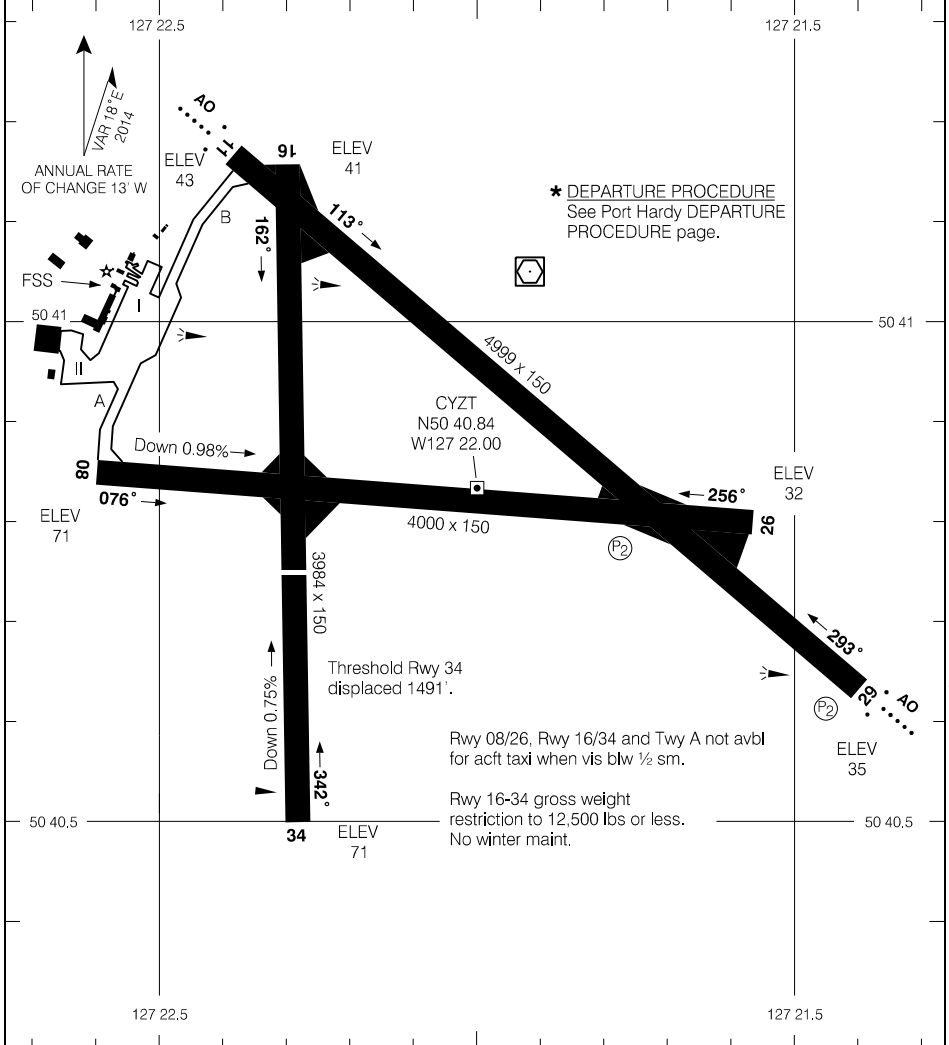

AERODROME CHART

		RADIO Hardy - 122.2				CTR Vancouver - 132.2 266.3	
		MF*					
DECL DIST	08	26	11	29	16	34	
TORA	4000	4000	4999	4999	3984	3984	
TODA	4902	4000	5983	5819	3984	4476	
ASDA	4000	4000	4999	4999	3984	3984	
LDA	4000	4000	4999	4999	3984	2493	

Source of Canadian Civil Aeronautical Data: © 2019 NAV CANADA All rights reserved

TAKE-OFF MINIMA
Rwys 08, 34: NOT ASSESSED
Rwys 11, 16, 26, 29: *

AERODROME CHART

EFF 13 SEP 18

CYZT