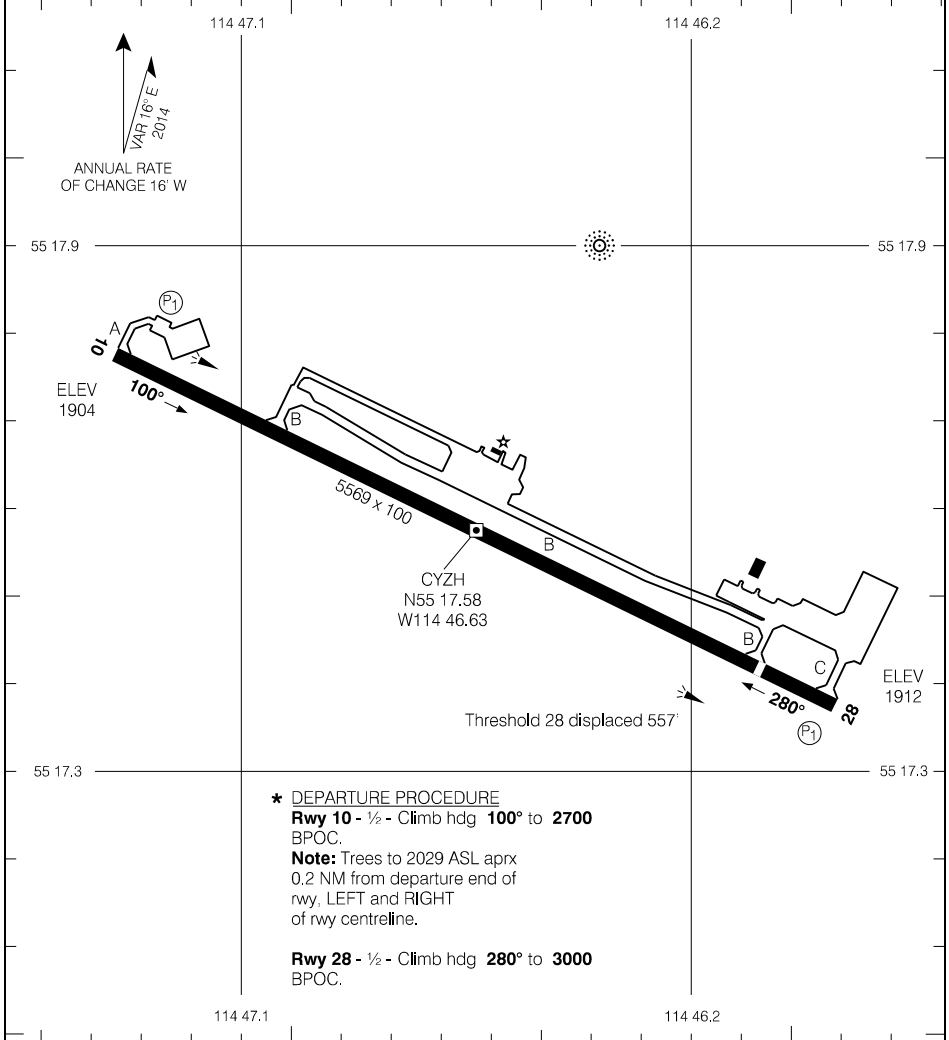

CYZH-AD

SLAVE LAKE, AB
CYZH

AERODROME CHART

AWOS - 127.0				CTR Edmonton - 124.85 304.2	
				RADIO Edmonton - 123.37	
		TFC - 123.2		MF	
DECL	DISTS	10	28		
TORA		5569	5569		
TODA		6068	5897		
ASDA		5569	5569		
LDA		5569	5012		

Source of Canadian Civil Aeronautical Data: © 2019 NAV CANADA All rights reserved

TAKE-OFF MINIMA	SCALE IN FEET
Rwys 10, 28: *	1000 0 1000

AERODROME CHART

EFF 28 FEB 19

CYZH

CYZH-AD