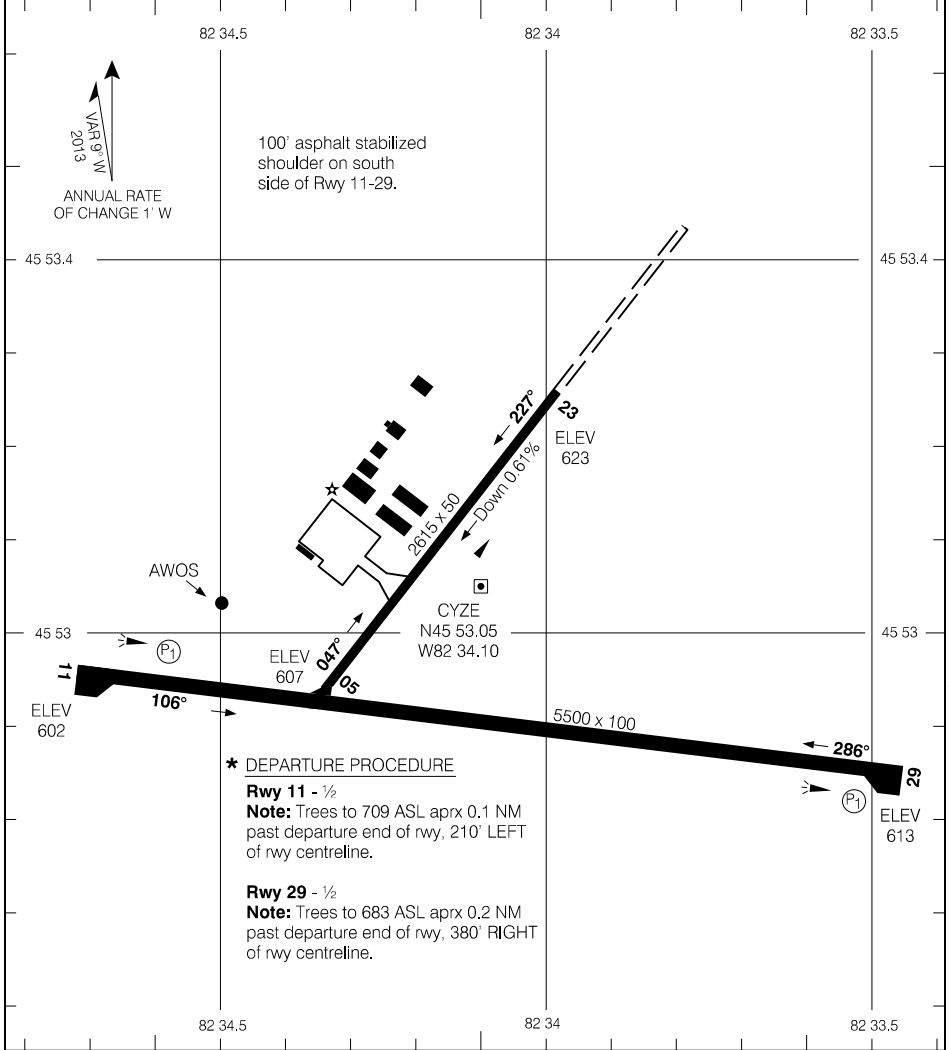

AERODROME CHART

AWOS - 128.72						UNICOM - 122.8		CTR Toronto - 135.4 RADIO London - 126.7	
		ATF							
DECL	DISTS	11	29	05	23				
TORA		5500	5500	2615	2615				
TODA		6484	6484	2615	2615				
ASDA		5500	5550	2615	2615				
LDA		5500	5500	2615	2615				

Source of Canadian Civil Aeronautical Data: © 2019 NAV CANADA All rights reserved

TAKE-OFF MINIMA	SCALE IN FEET
Rwy 05, 23: NOT ASSESSED Rwy 11, 29: *	1000 0 1000

AERODROME CHART

EFF 5 JAN 17

CYZE