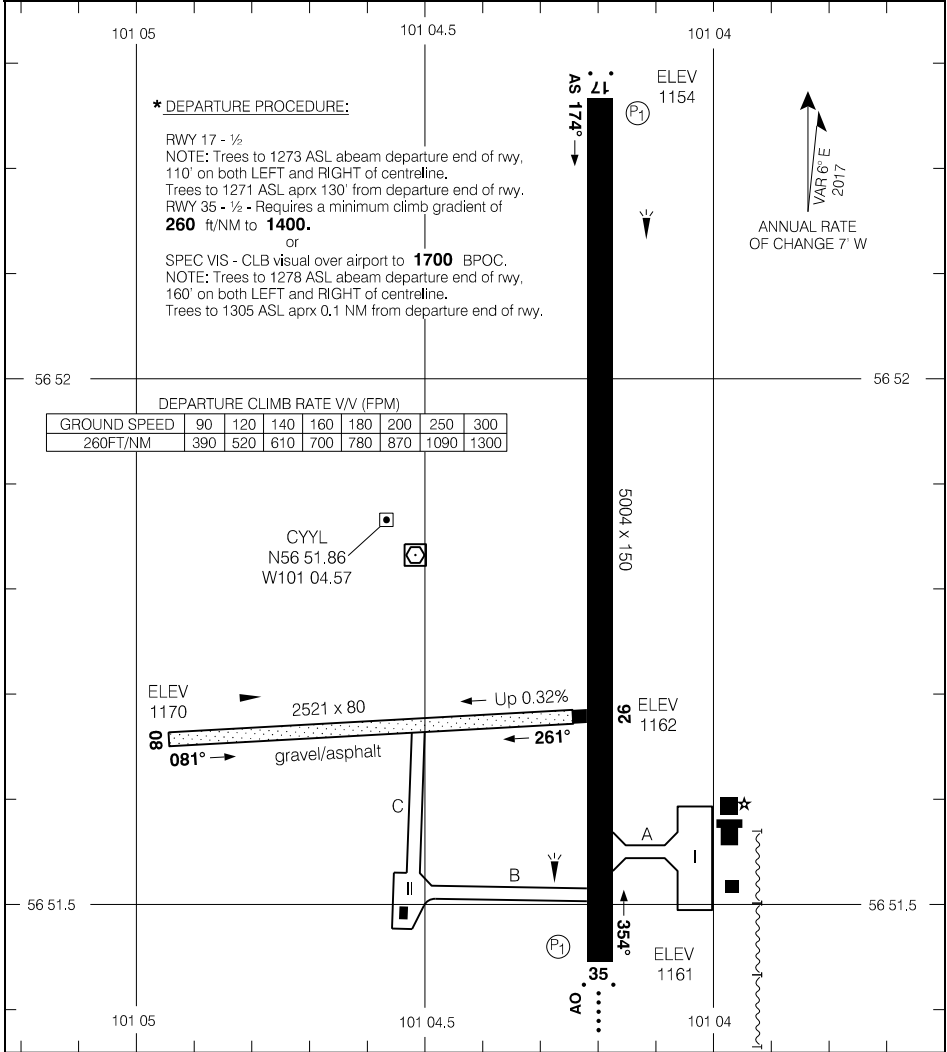

AERODROME CHART

AWOS - 128.0						UNICOM - 122.3 TFC - 122.3		CTR Winnipeg - 135.05 RADIO Winnipeg - 123.47	
DECL	DISTS	08	26	17	35				
TORA		2521	2521	5004	5004				
TODA		2521	2521	5988	5988				
ASDA		2521	2521	5004	5004				
LDA		2521	2521	5004	5004				

Source of Canadian Civil Aeronautical Data: © 2019 NAV CANADA All rights reserved

AERODROME CHART

EFF 29 MAR 18

CYYL