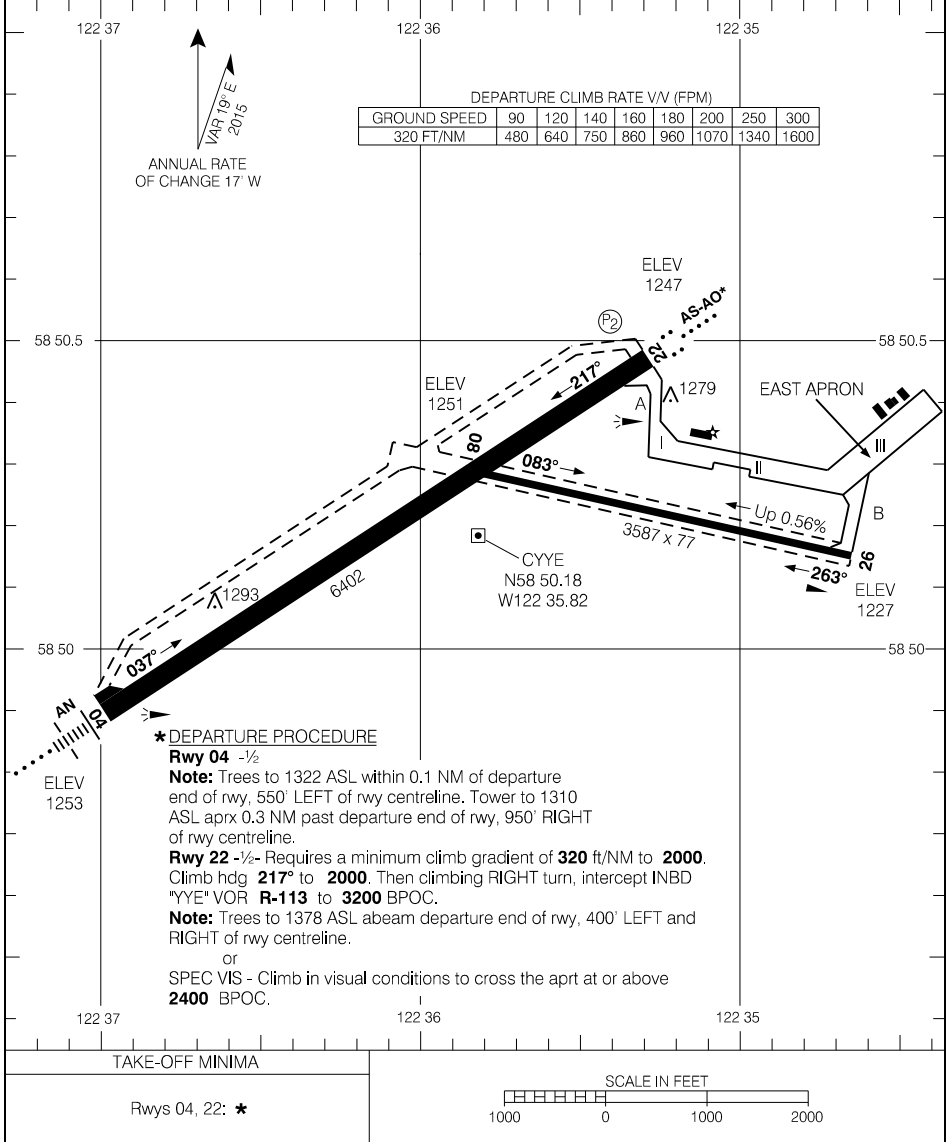

AERODROME CHART

ATIS - 125.65						RADIO - 122.5		CTR Edmonton - 132.87 290.6 RADIO Edmonton - 123.55	
MF									
DECL	DISTS	04	22	08	26				
TORA		6402	6402	3587	3587				
TODA		7386	7386	3787	4087				
ASDA		6402	6402	3587	3587				
LDA		6402	6402	3587	3587				

Source of Canadian Civil Aeronautical Data: © 2019 NAV CANADA All rights reserved

AERODROME CHART

EFF 13 SEP 18

CYYE