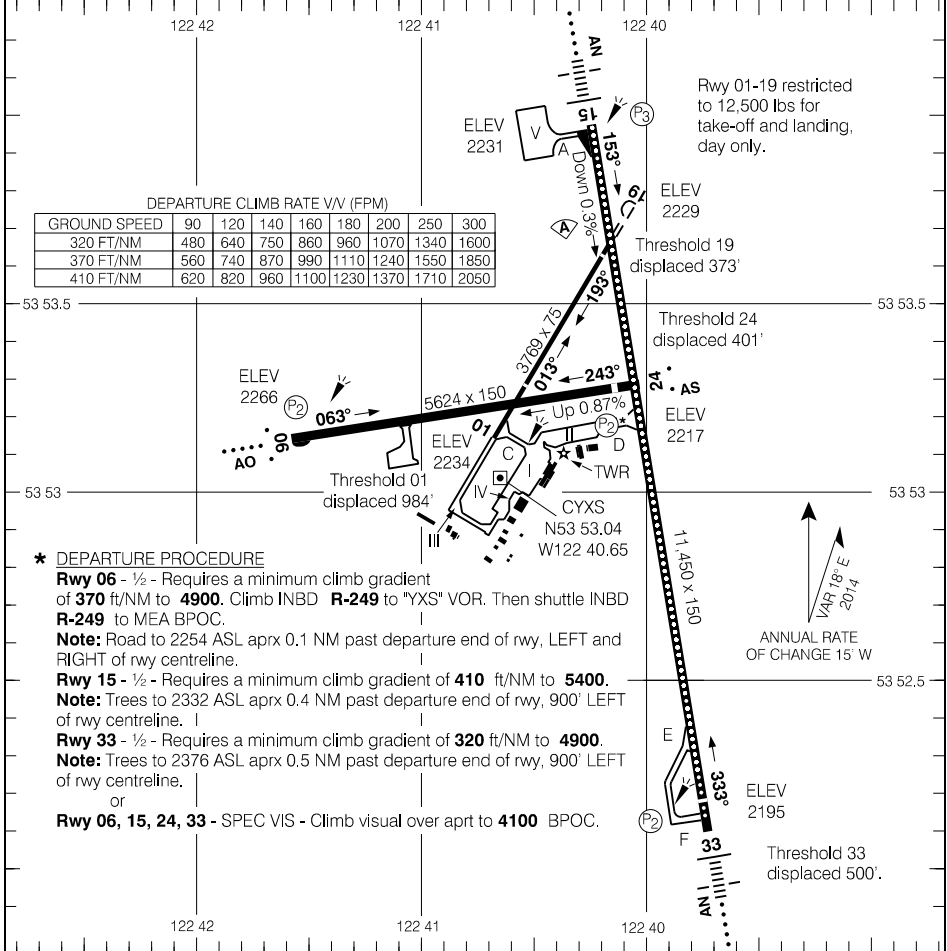

AERODROME CHART

ATIS - 128.72 AWOS - 128.72	GND - 121.9	TWR - 118.3 RADIO Williams Lake - 118.3	CTR Vancouver - 133.8 MF*
--------------------------------	-------------	--	------------------------------

DECL DIST	06	24	15	33	01	19
TORA	5624	5624	11450	11450	3769	3769
TODA	6424	6608	12385	12250	4404	3769
ASDA	5624	5624	11450	11450	3769	3769
LDA	5624	5223	11450	10950	2785	3396

RUNWAY LEVEL OF SERVICE	
RVO	LVO
RWY 15: RVR 1200 RWY 33: (1/4sm)	NOT AUTHORIZED
TAKE-OFF MINIMA	
Rws 01, 19: Not assessed Rws 15, 33, 06, 24: *	

Source of Canadian Civil Aeronautical Data: © 2019 NAV CANADA All rights reserved

AERODROME CHART

EFF 22 JUN 17

CYXS