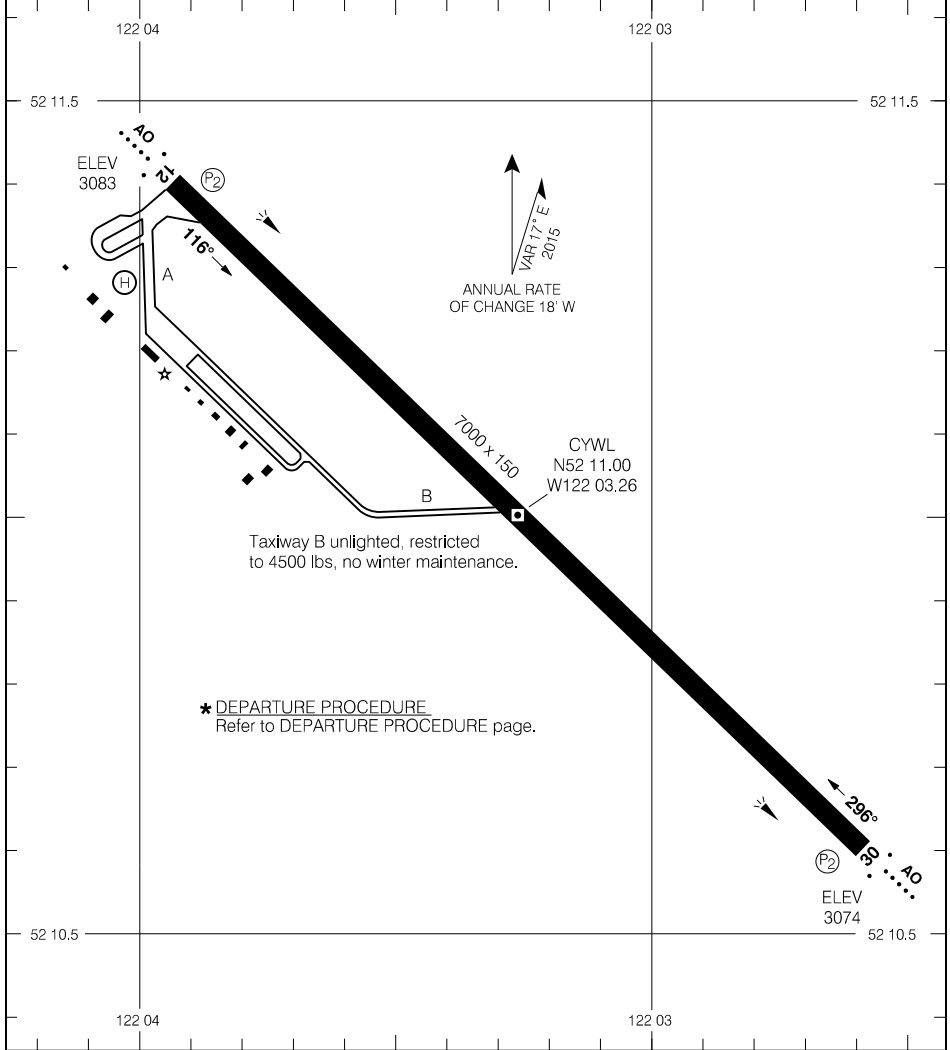

CYWL-AD

WILLIAMS LAKE, BC
CYWL

AERODROME CHART

		RADIO - 122.3				CTR Vancouver - 134.0 381.4			
						MF			
DECL DIST	12	30							
TORA	7000	7000							
TODA	7702	7801							
ASDA	7000	7000							
LDA	7000	7000							

Source of Canadian Civil Aeronautical Data: © 2019 NAV CANADA All rights reserved

* DEPARTURE PROCEDURE
Refer to DEPARTURE PROCEDURE page.

TAKE-OFF MINIMA

Rwy 12, 30: *

AERODROME CHART

EFF 17 AUG 17

CYWL

CYWL-AD