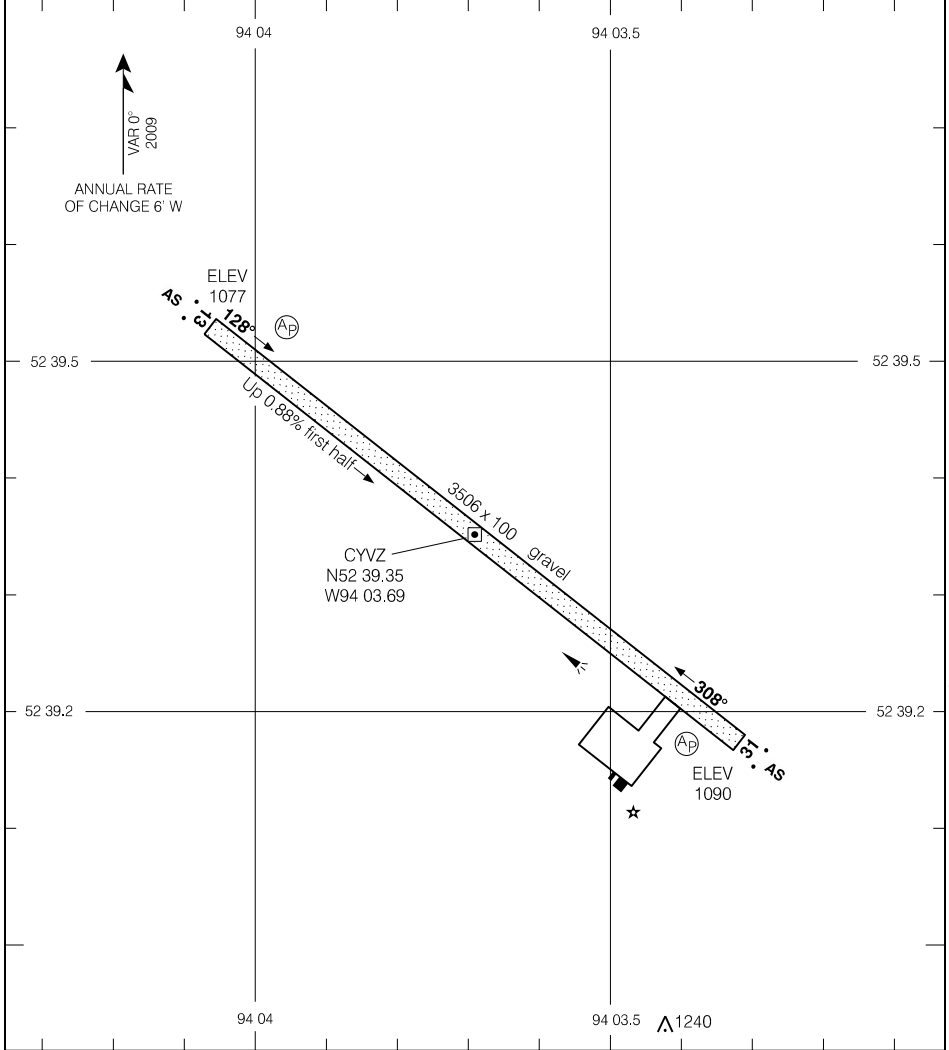

AERODROME CHART

				TFC - 122.8		ATF	
<b>DECL DIST</b>	<b>13</b>	<b>31</b>					
TORA	3506	3506					
TODA	4490	4490					
ASDA	3506	3506					
LDA	3506	3506					

Source of Canadian Civil Aeronautical Data: © 2019 NAV CANADA All rights reserved

TAKE-OFF MINIMA  
NOT ASSESSED

AERODROME CHART

EFF 28 FEB 19

CYZV