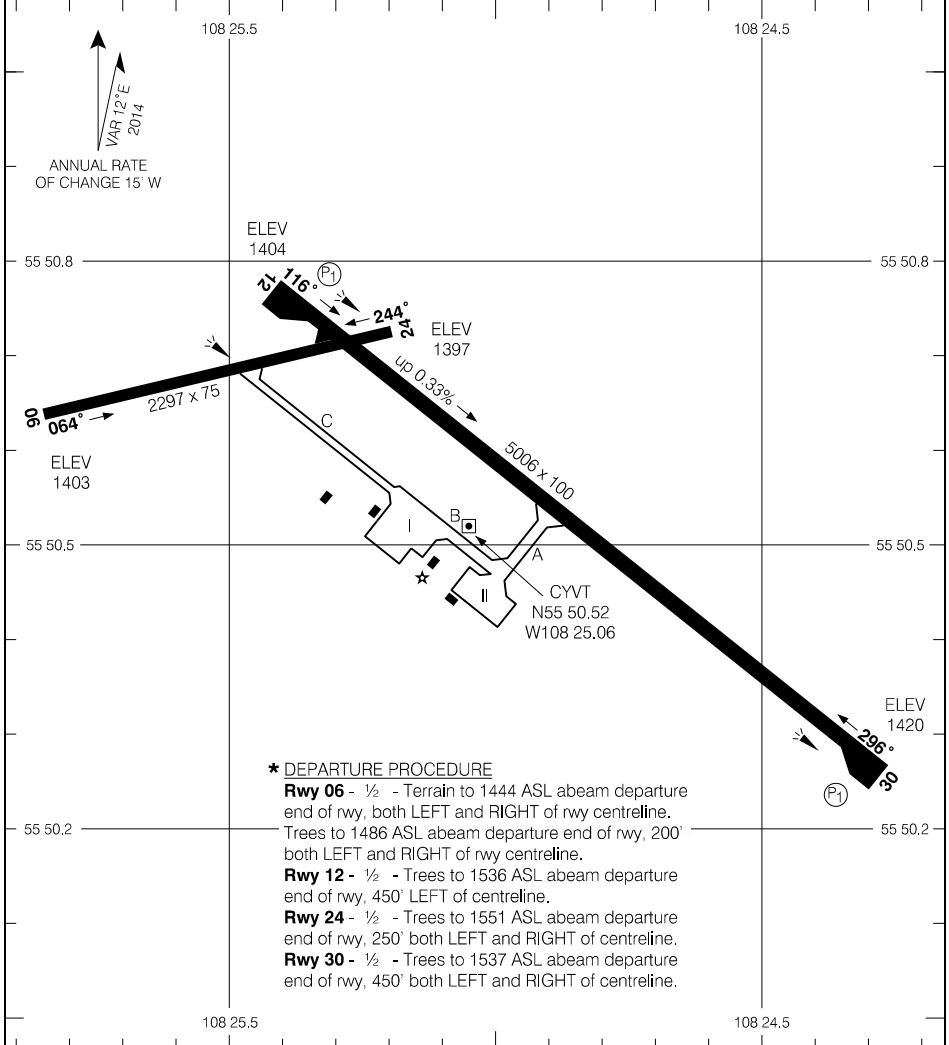

AERODROME CHART

					● RADIO Regina – 118.65 ● TFC – 118.65	RADIO Winnipeg – 123.27
DECL DIST	06	24	12	30	MF	
TORA	2297	2297	5006	5006		
TODA	2297	2297	5990	5990		
ASDA	2297	2297	5006	5006		
LDA	2297	2297	5006	5006		

Source of Canadian Civil Aeronautical Data: © 2019 NAV CANADA All rights reserved

TAKE-OFF MINIMA

All Rwys: \*

SCALE IN FEET

1000 0 1000 2000

AERODROME CHART

EFF 28 FEB 19

CYVT