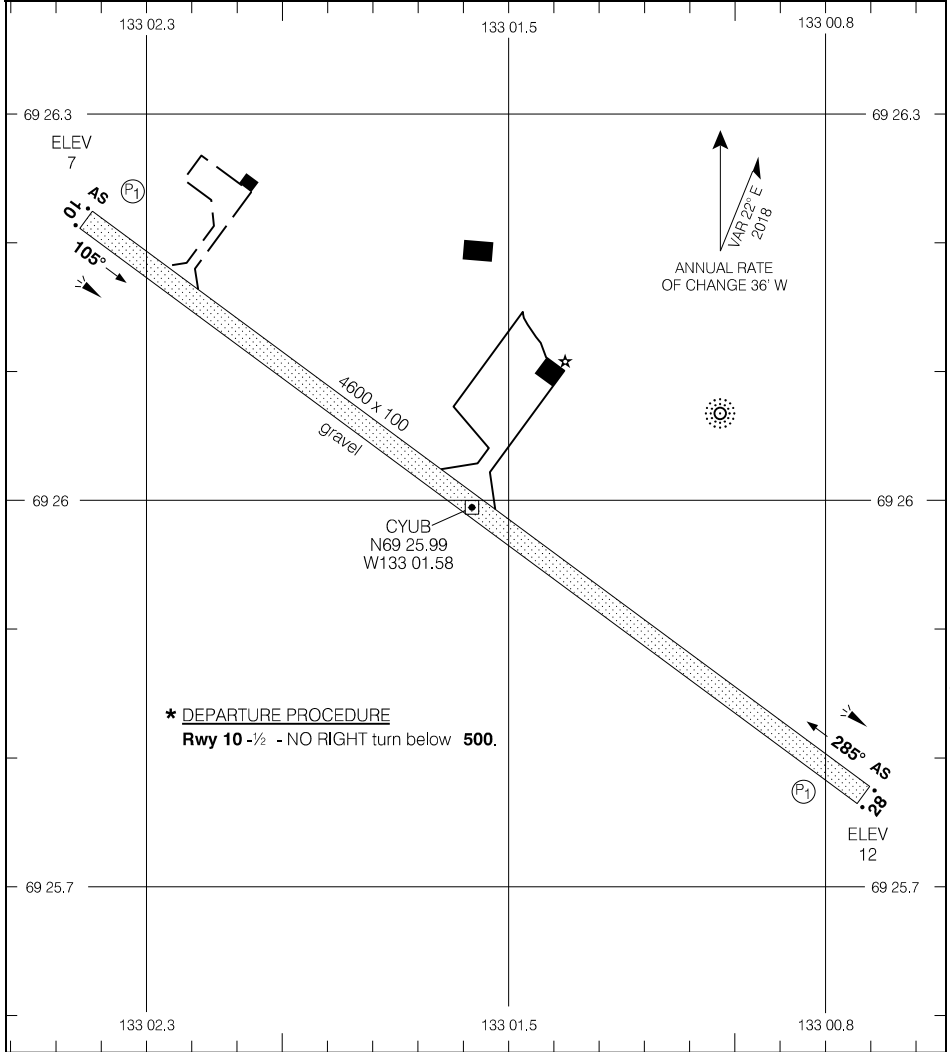

CYUB-AD

TUKTOYAKTUK/JAMES GRUBEN, NT
CYUB

AERODROME CHART

				APRT RADIO - 122.1		CTR Edmonton - 132.4	
				TFC - 122.1		MF	
DECL	DISTS	10	28				
TORA		4600	4600				
TODA		4800	4800				
ASDA		4600	4600				
LDA		4600	4600				

* DEPARTURE PROCEDURE
 Rwy 10 - 1/2 - NO RIGHT turn below 500.

Source of Canadian Civil Aeronautical Data: © 2019 NAV CANADA All rights reserved

TAKE-OFF MINIMA
Rwy 10: *
Rwy 28: 1/2

AERODROME CHART

CYUB

EFF 3 JAN 19