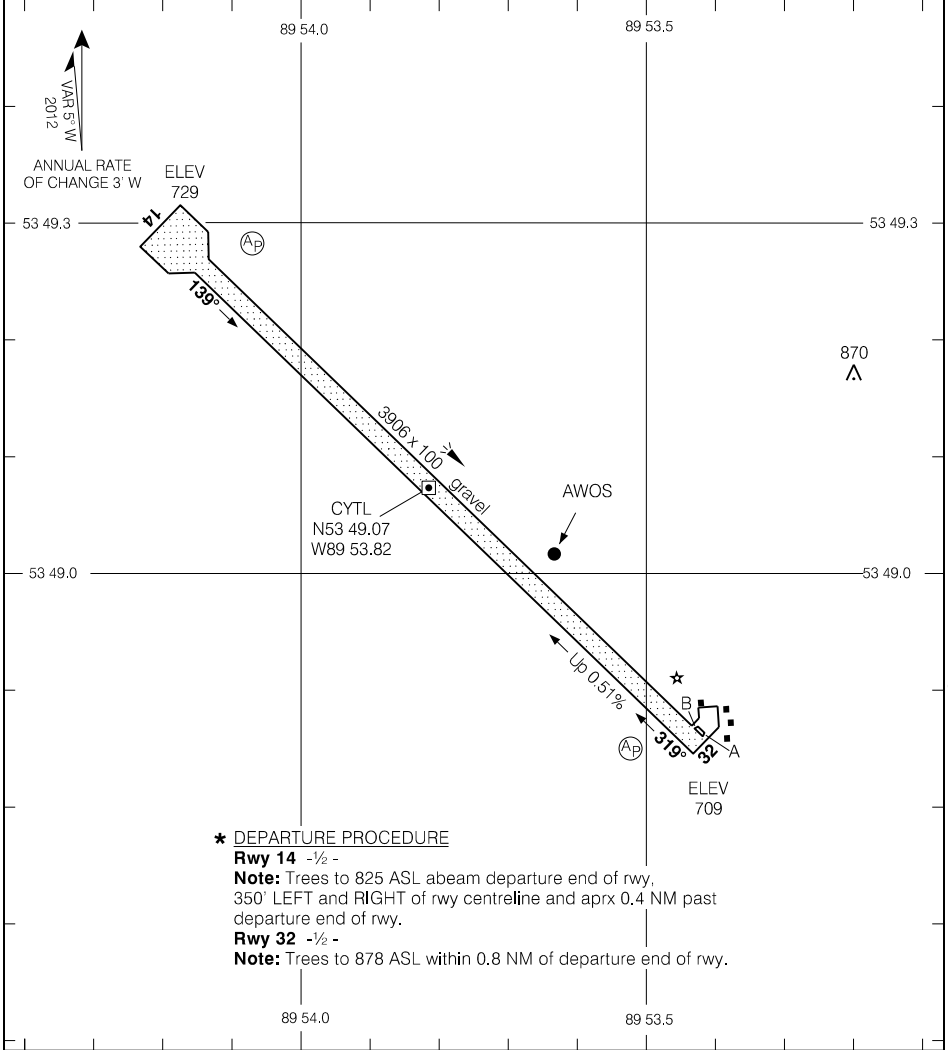

AERODROME CHART

AWOS - 128.7				TFC - 123.2		RADIO Winnipeg - 123.55	
						ATF	
DECL	DISTS	14	32				
TORA		3906	3906				
TODA		4306	4306				
ASDA		3906	3906				
LDA		3906	3906				

Source of Canadian Civil Aeronautical Data: © 2019 NAV CANADA All rights reserved

*** DEPARTURE PROCEDURE**

- Rwy 14 - 1/2 -**
Note: Trees to 825 ASL abeam departure end of rwy, 350' LEFT and RIGHT of rwy centreline and aprx 0.4 NM past departure end of rwy.
- Rwy 32 - 1/2 -**
Note: Trees to 878 ASL within 0.8 NM of departure end of rwy.

TAKE-OFF MINIMA
Rwy 14, 32 : *

AERODROME CHART

EFF 2 MAR 17

CYTL