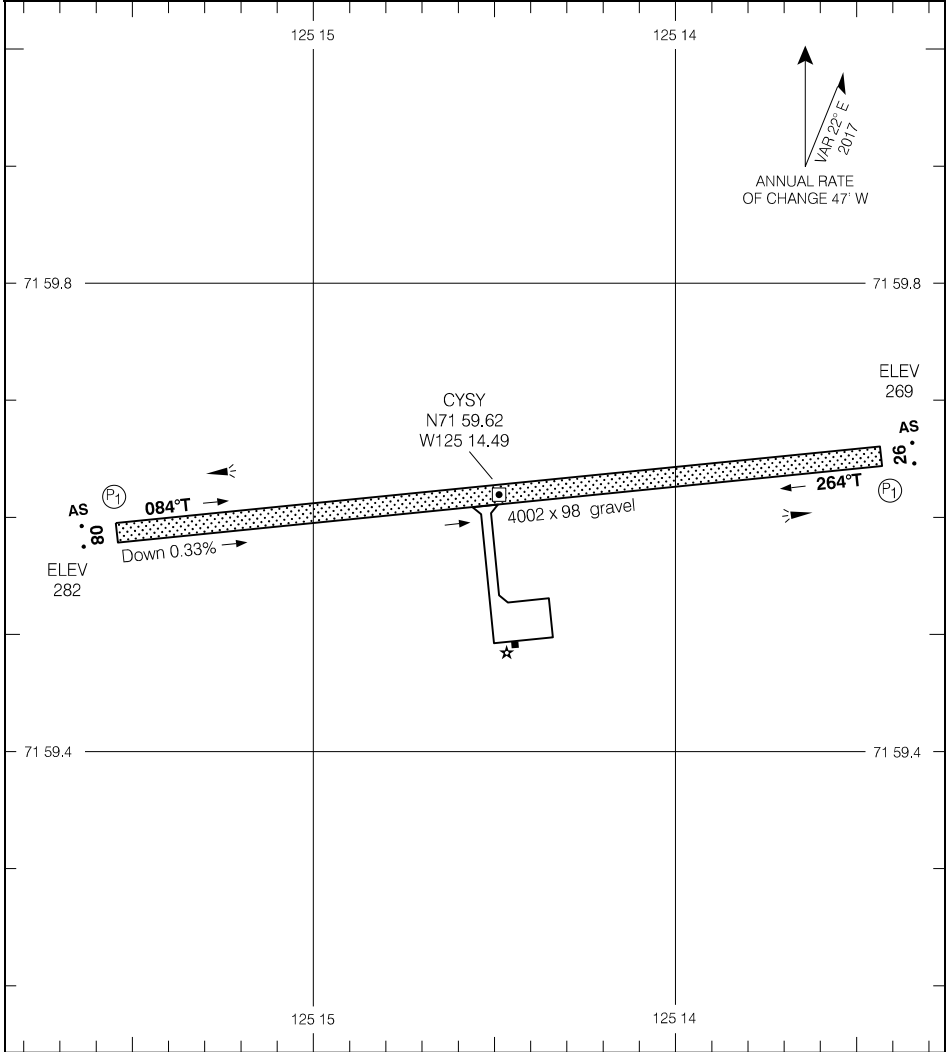

CYSY-AD
 SACHS HARBOUR (DAVID NASOGALUAK JR. SAARYUAQ), NT
 CYSY

				● APRT RADIO - 122.1 ● TFC - 122.1		RADIO Edmonton - 123.55 MF	
DECL DIST	08	26					
TORA	4002	4002					
TODA	4202	4202					
ASDA	4002	4002					
LDA	4002	4002					

Source of Canadian Civil Aeronautical Data: © 2019 NAV CANADA All rights reserved

TAKE-OFF MINIMA Rwys 08: 26: ½		SCALE IN FEET
--	--	--------------------------

AERODROME CHART **CYSY**

EFF 12 OCT 17

CYSY-AD