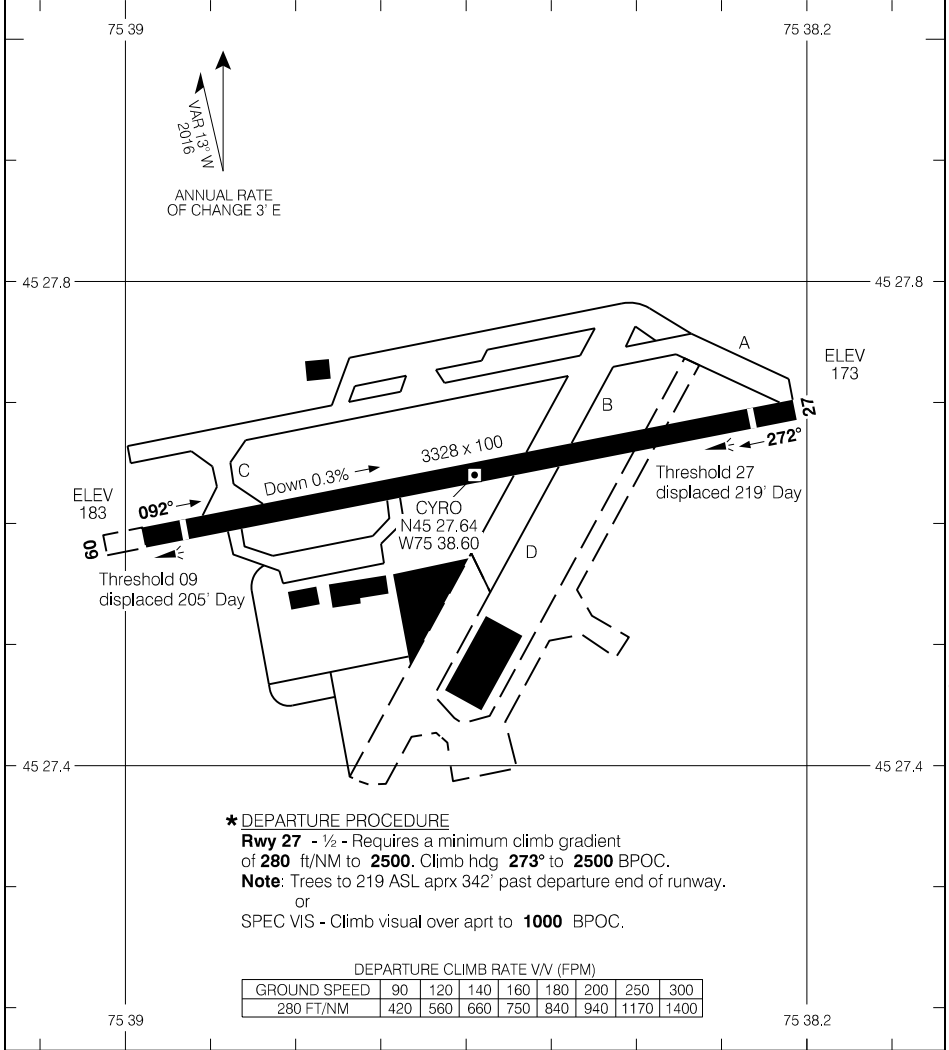

AERODROME CHART

|      |       |      |      |                |      |   |  |
|------|-------|------|------|----------------|------|---|--|
|      |       |      |      | UNICOM - 123.5 |      | TML Ottawa - 128.17<br>RADIO Gatineau - 122.3 |  |
|      |       |      |      | ATF            |      |   |  |
| DECL | DISTS | 09   | 27   | 09             | 27   |   |  |
| TORA |       | 3328 | 3328 | 1729           | 1729 |   |  |
| TODA |       | 3328 | 3328 | 3075           | 1982 |   |  |
| ASDA |       | 3328 | 3328 | 3075           | 1982 |   |  |
| LDA  |       | 3123 | 3109 | 1729           | 1729 |   |  |

Source of Canadian Civil Aeronautical Data: © 2019 NAV CANADA All rights reserved

TAKE-OFF MINIMA

Rwy 09: NOT ASSESSED  
Rwy 27: \*

SCALE IN FEET  
1000 0 1000