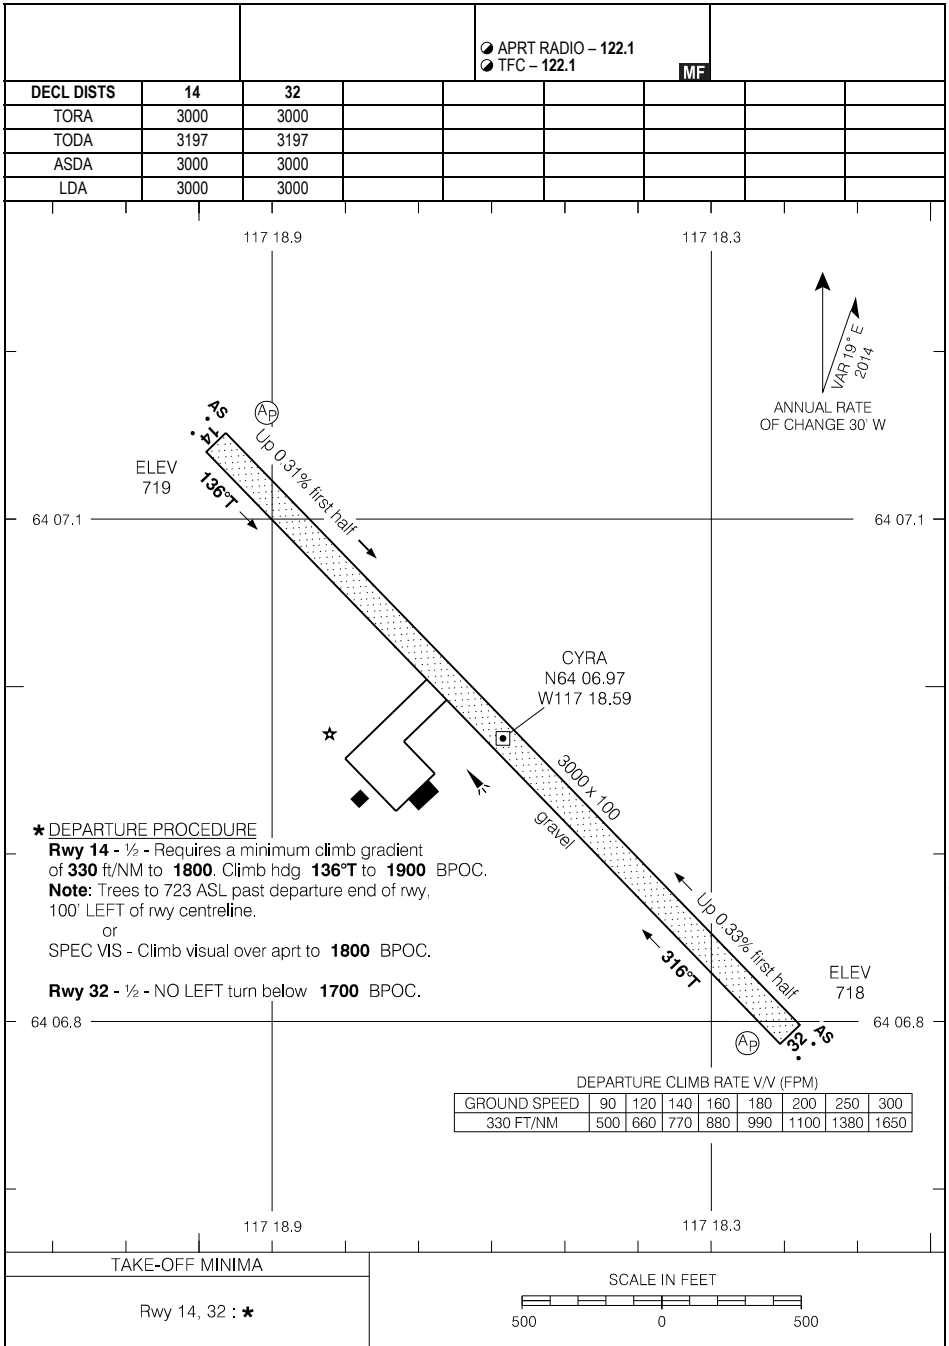

AERODROME CHART

Source of Canadian Civil Aeronautical Data: © 2019 NAV CANADA All rights reserved

AERODROME CHART

EFF 3 JAN 19

CYRA