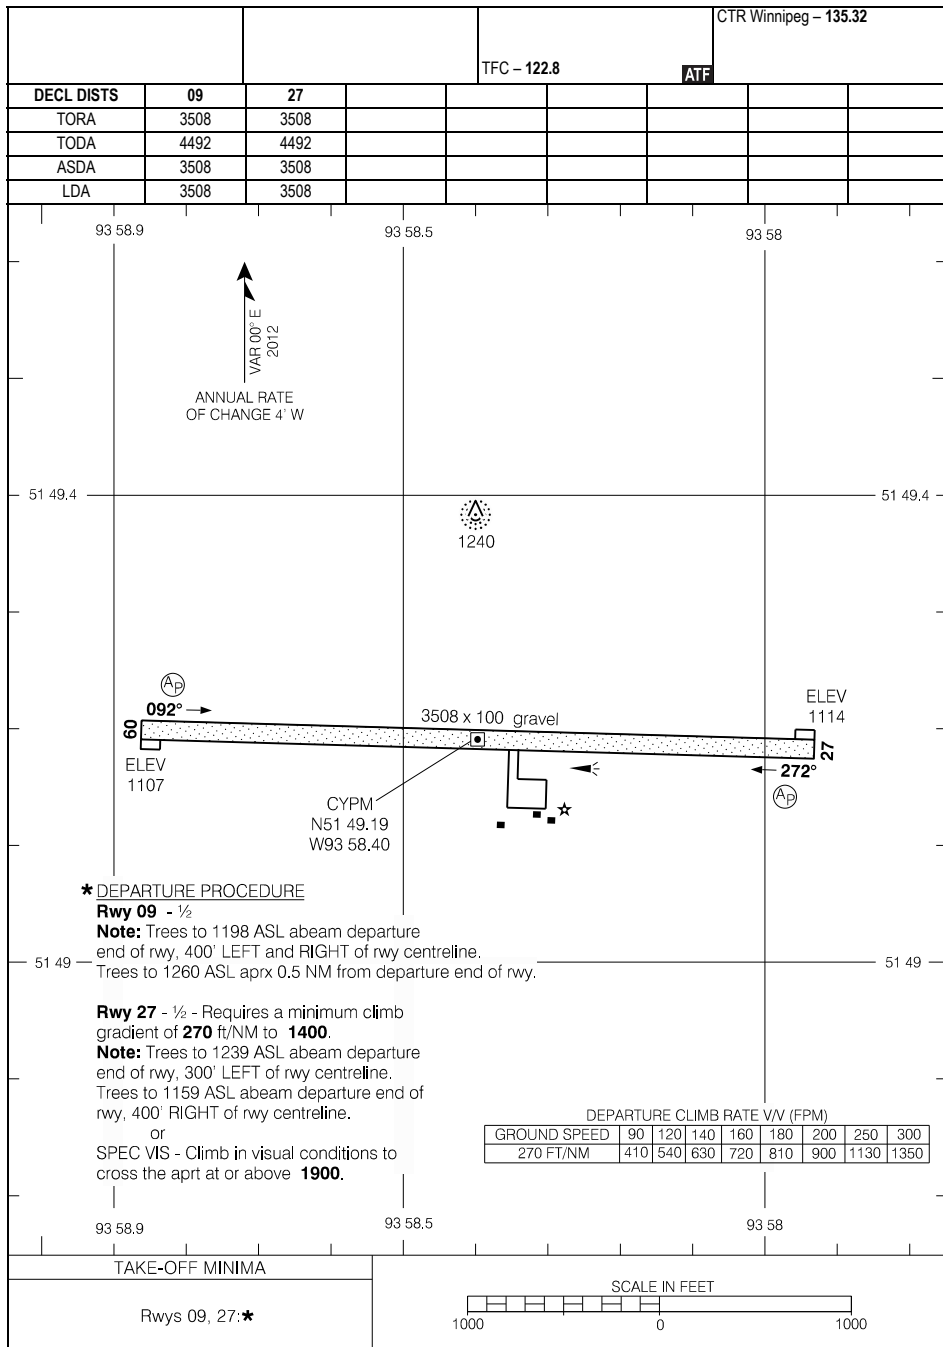

AERODROME CHART

Source of Canadian Civil Aeronautical Data: © 2019 NAV CANADA All rights reserved

AERODROME CHART

EFF 28 FEB 19

CYPM