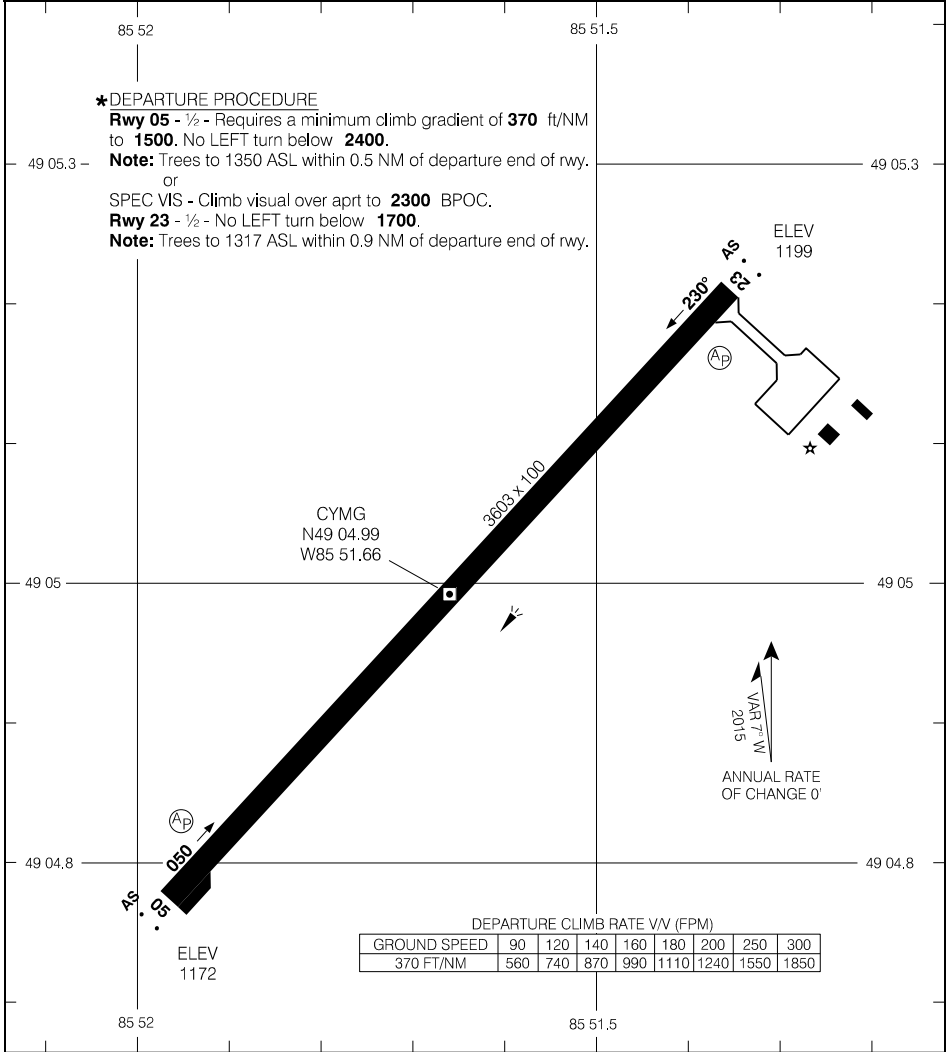

AERODROME CHART

AUTO - 129.15		UNICOM - 122.8				CTR Winnipeg - 134.07			
DECL DIST		05	23						
TORA		3603	3603						
TODA		3603	3603						
ASDA		3603	3603						
LDA		3603	3603						

Source of Canadian Civil Aeronautical Data: © 2019 NAV CANADA All rights reserved

TAKE-OFF MINIMA	
Rwys 05; 23: *	

AERODROME CHART

CYMG