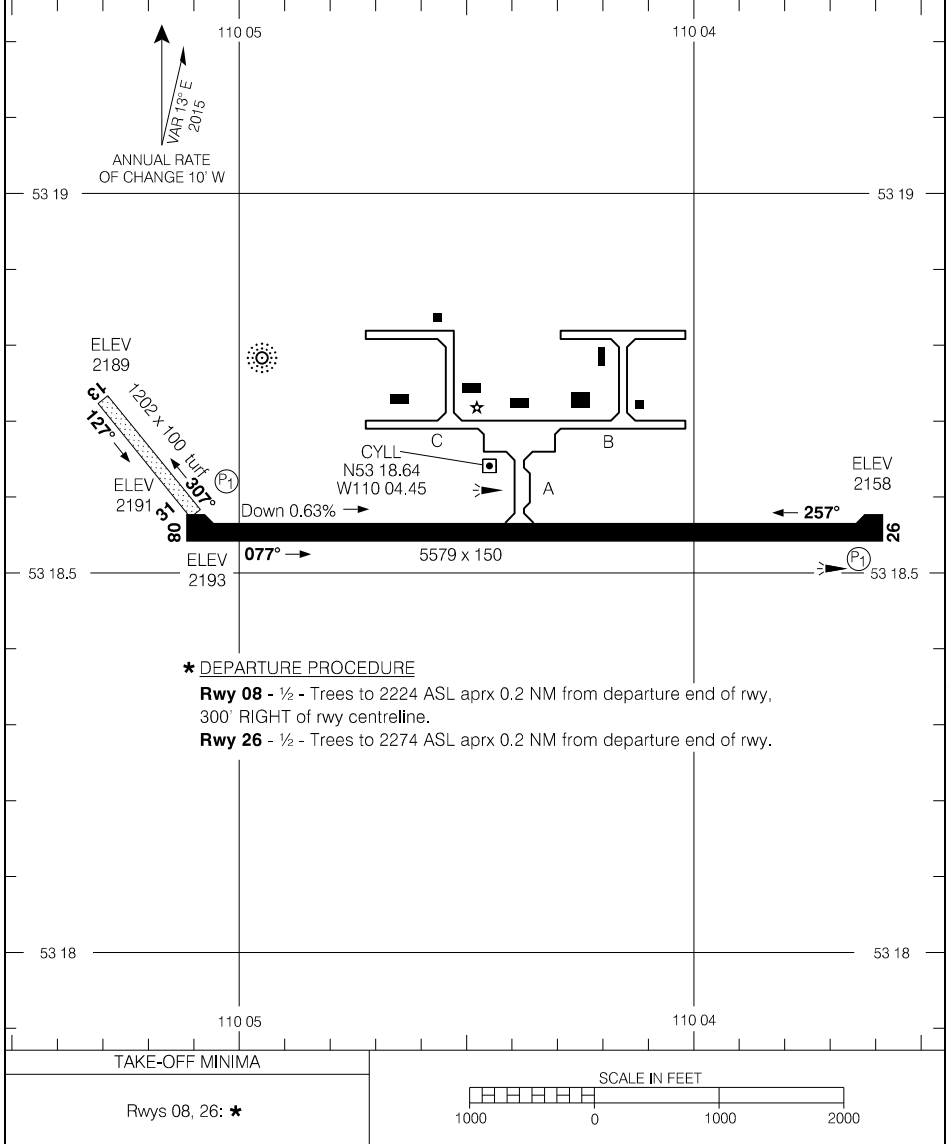

AERODROME CHART

● AWOS - 128.55						● RADIO Lloyd - 122.2		CTR Edmonton - 133.45 340.7	
						● TFC - 122.2		RADIO Edmonton - 123.55	
								MF	
DECL	DISTS	08	26	13	31				
TORA		5579	5579	1202	1202				
TODA		5579	5579	1202	1202				
ASDA		5579	5579	1202	1202				
LDA		5579	5579	1202	1202				

Source of Canadian Civil Aeronautical Data: © 2019 NAV CANADA All rights reserved

AERODROME CHART

EFF 13 SEP 18

CYLL