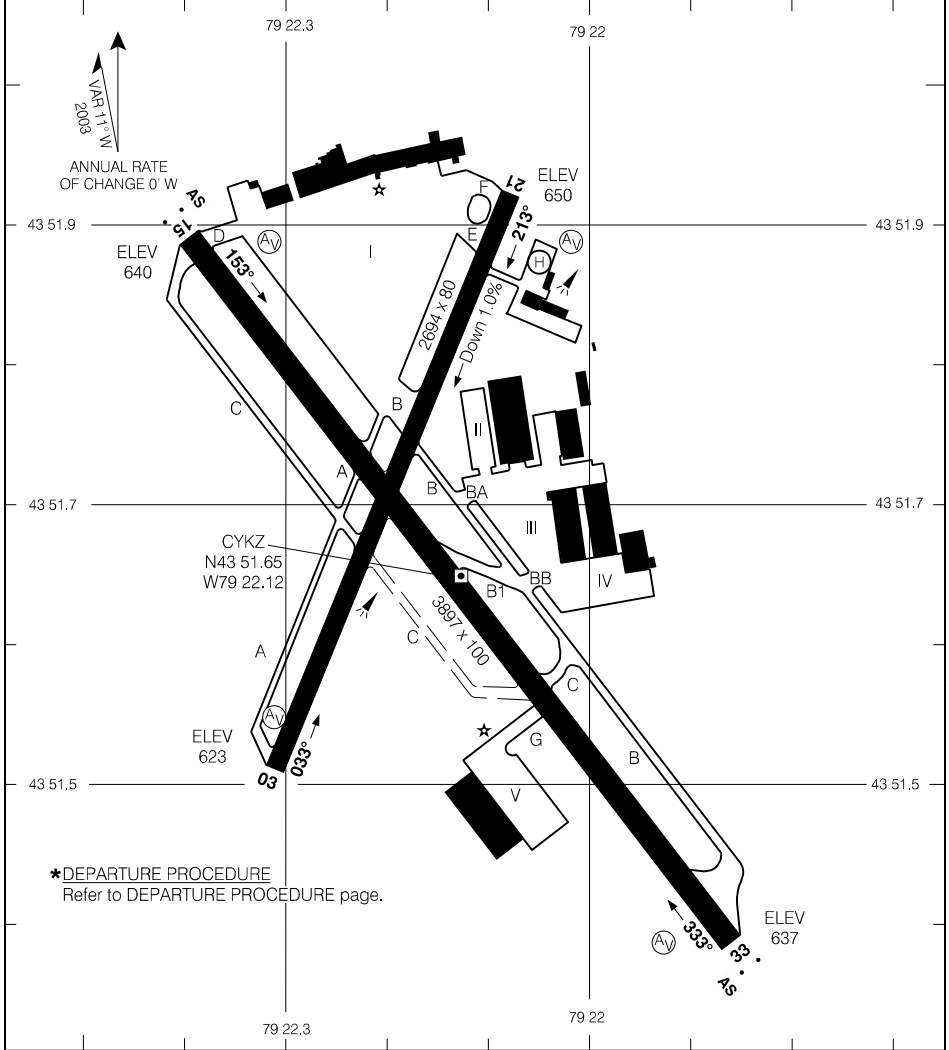

AERODROME CHART

					TML Toronto - 133.4 Radio London - 123.15	
					TFC - 124.8	MF*
DECL DIST	03	21	15	33		
TORA	2694	2694	3897	3897		
TODA	2794	2794	4097	4097		
ASDA	2694	2694	3897	3897		
LDA	2694	2694	3897	3897		

Source of Canadian Civil Aeronautical Data: © 2019 NAV CANADA All rights reserved

TAKE-OFF MINIMA
Rwys 03, 15, 21, 33 : *

AERODROME CHART

EFF 28 FEB 19

CYKZ