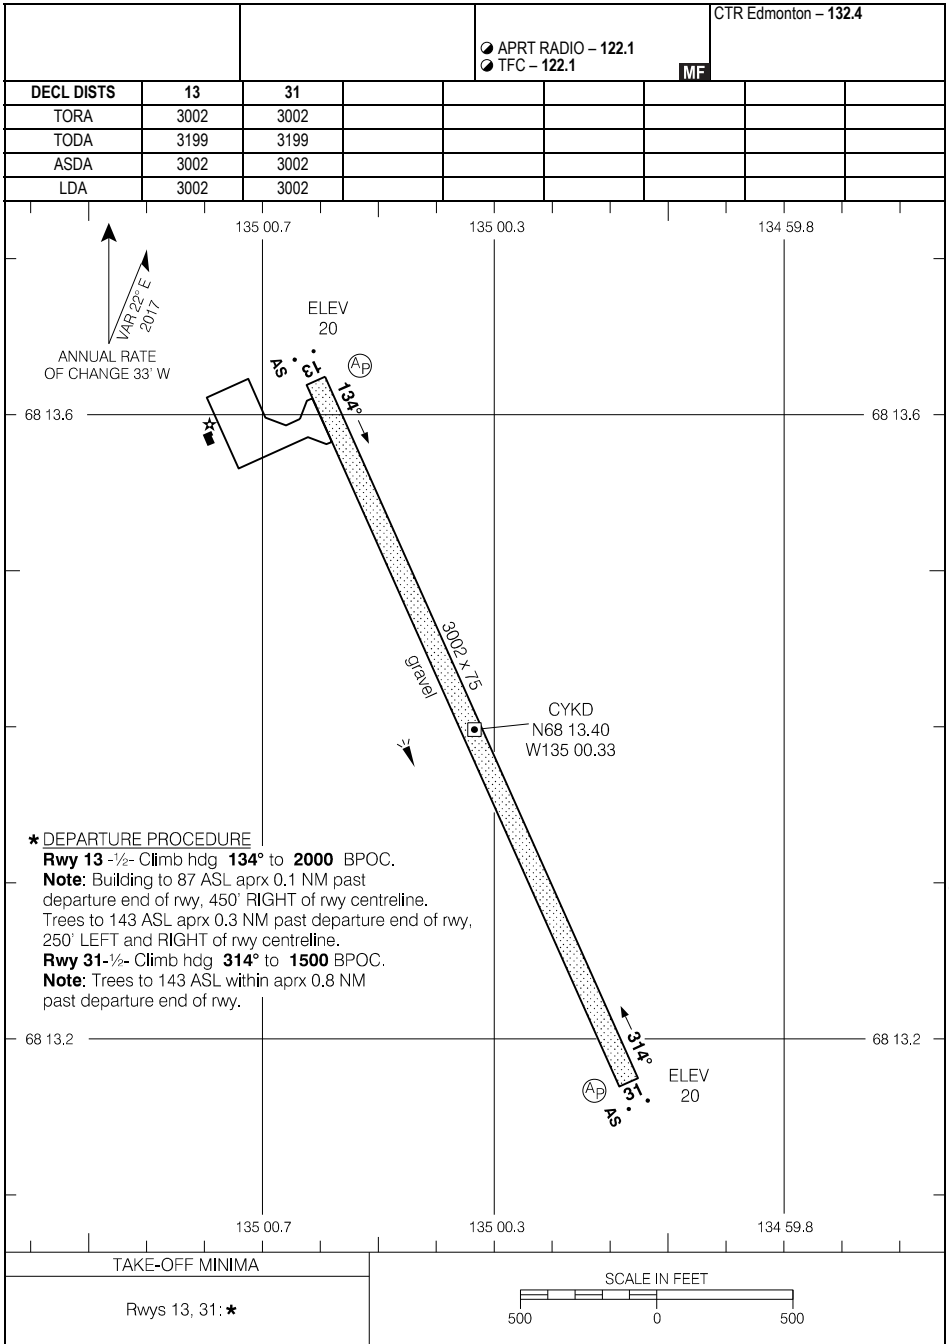

AERODROME CHART

Source of Canadian Civil Aeronautical Data: © 2019 NAV CANADA All rights reserved

AERODROME CHART

EFF 25 APR 19

CYKD