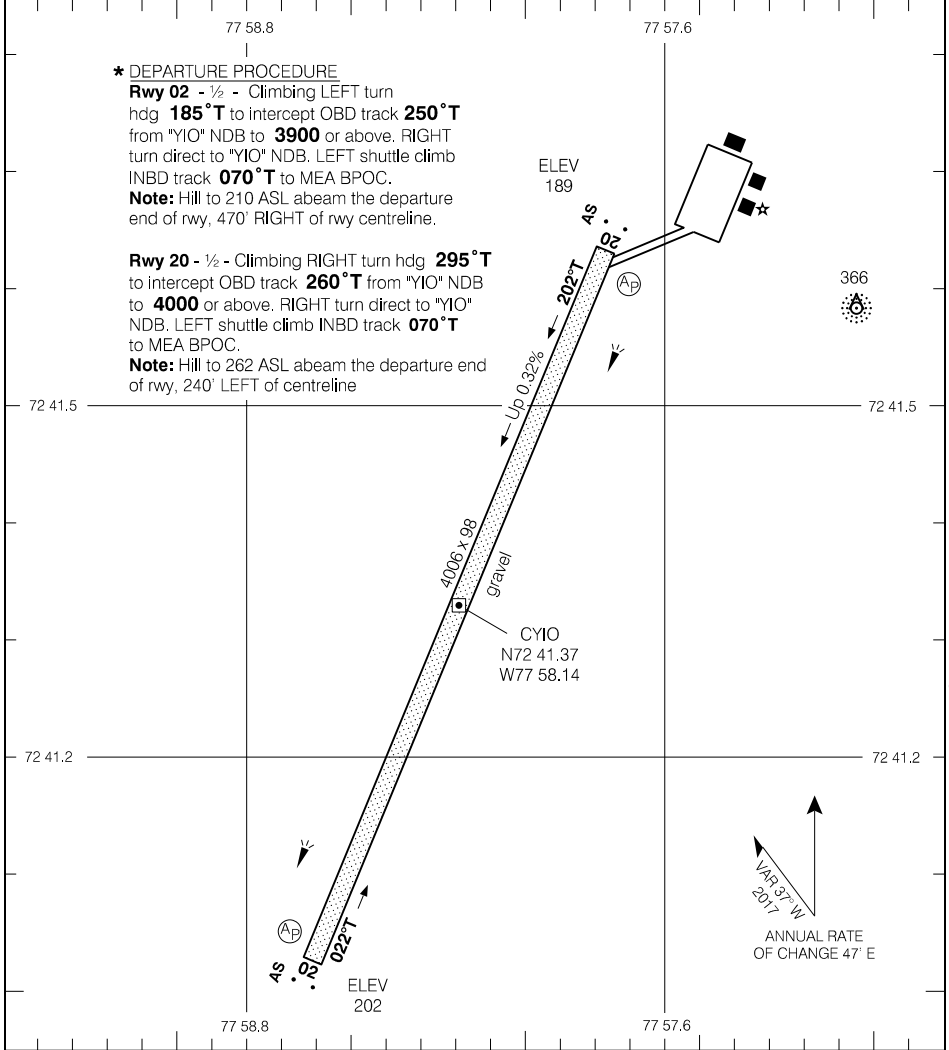

AERODROME CHART

MET - 128.3		APRT RADIO - 122.1 TFC - 122.1				RADIO Quebec - 123.27	
DECL DIST		02	20				
TORA		4006	4006				
TODA		4990	4006				
ASDA		4006	4006				
LDA		4006	4006				

Source of Canadian Civil Aeronautical Data: © 2019 NAV CANADA All rights reserved

TAKE-OFF MINIMA	SCALE IN FEET
Rwys 02; 20: *	1000 0 1000

AERODROME CHART

EFF 12 OCT 17

CYIO