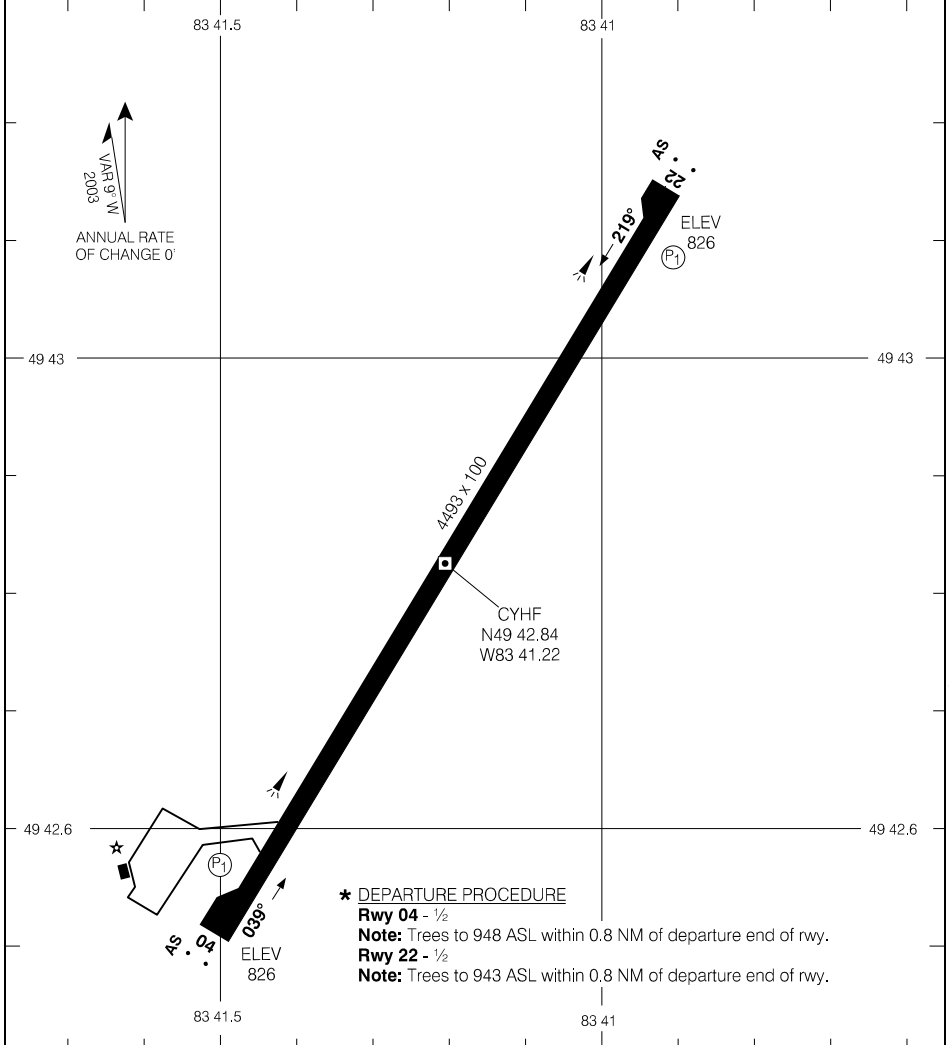

CYHF-AD

HEARST (RENE FONTAINE) MUNICIPALITY, ON  
CYHF

AERODROME CHART

		UNICOM – 122.8 (AU)				RADIO London – 126.7 <b>DRCO</b>	
						<b>ATF</b>	
<b>DECL</b>	<b>DISTS</b>	<b>04</b>	<b>22</b>				
TORA		4493	4493				
TODA		4493	4493				
ASDA		4493	4493				
LDA		4493	4493				

\* DEPARTURE PROCEDURE  
**Rwy 04** - 1/2  
**Note:** Trees to 948 ASL within 0.8 NM of departure end of rwy.  
**Rwy 22** - 1/2  
**Note:** Trees to 943 ASL within 0.8 NM of departure end of rwy.

TAKE-OFF MINIMA