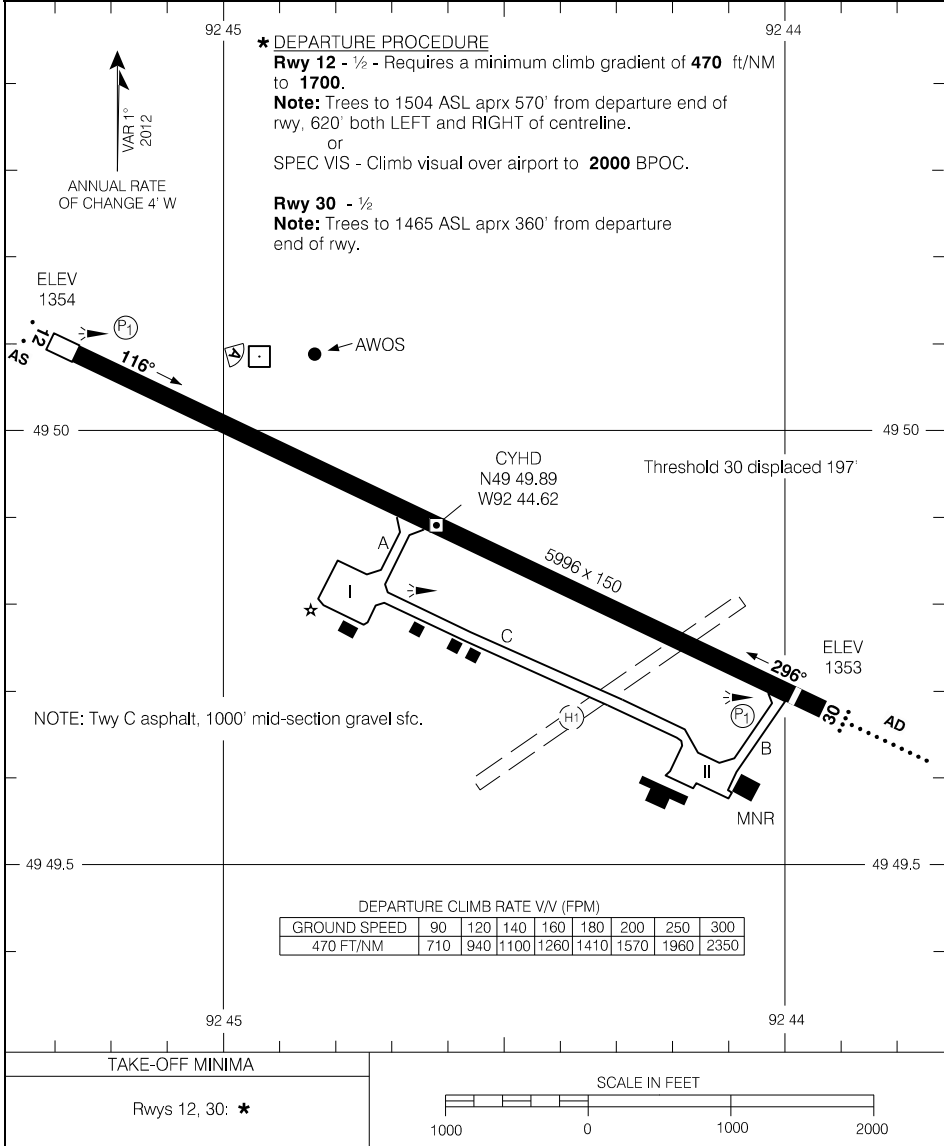

AERODROME CHART

AWOS - 128.7		RADIO Sioux Lookout - 122.1				CTR Winnipeg - 132.2	
				MF			
DECL DIST	12	30					
TORA	5996	5996					
TODA	6596	6196					
ASDA	5996	5996					
LDA	5996	5799					

Source of Canadian Civil Aeronautical Data: © 2019 NAV CANADA All rights reserved

AERODROME CHART

CYHD