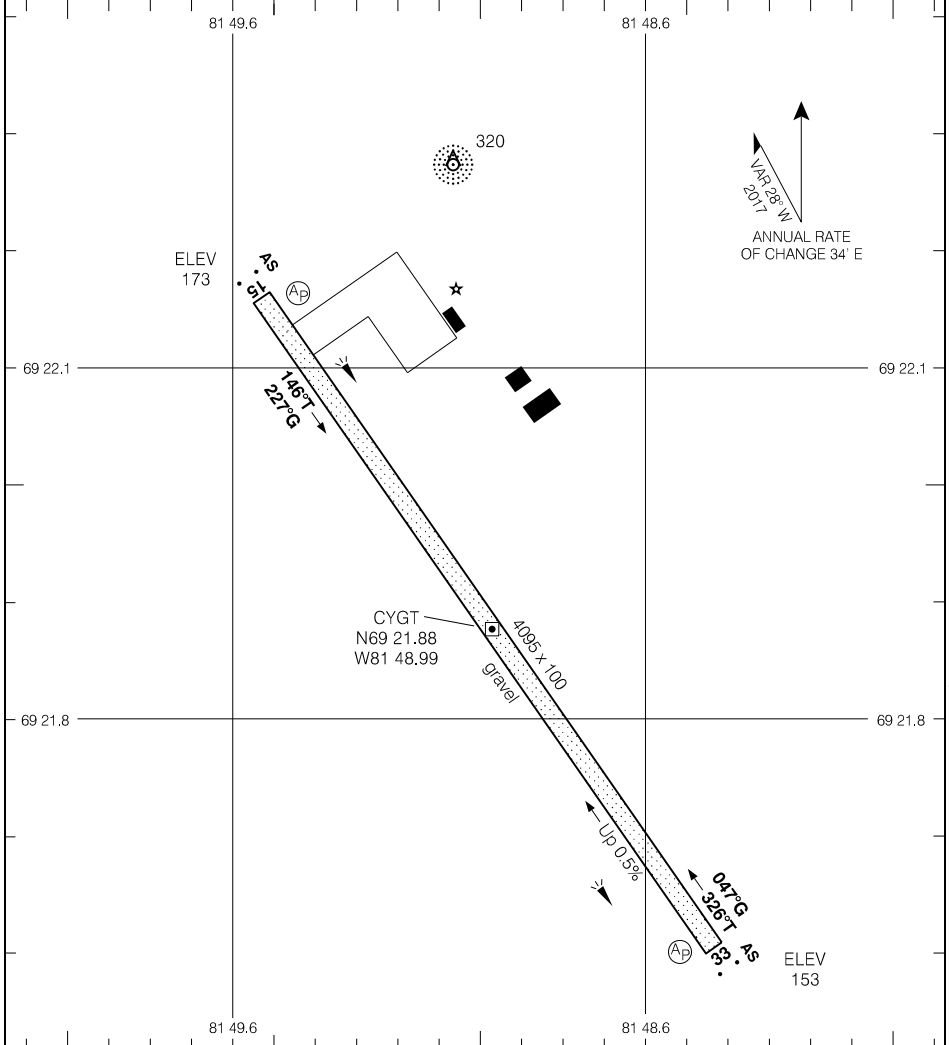

CYGT-AD

IGLOOLIK, NU  
CYGT

AERODROME CHART

				APRT RADIO - 122.1 TFC - 122.1		MF	
DECL DIST	15	33					
TORA	4095	4095					
TODA	5079	4423					
ASDA	4095	4095					
LDA	4095	4095					

Source of Canadian Civil Aeronautical Data: © 2019 NAV CANADA All rights reserved

TAKE-OFF MINIMA
Rwys 15, 33: ½

AERODROME CHART

EFF 27 APR 17

CYGT

CYGT-AD