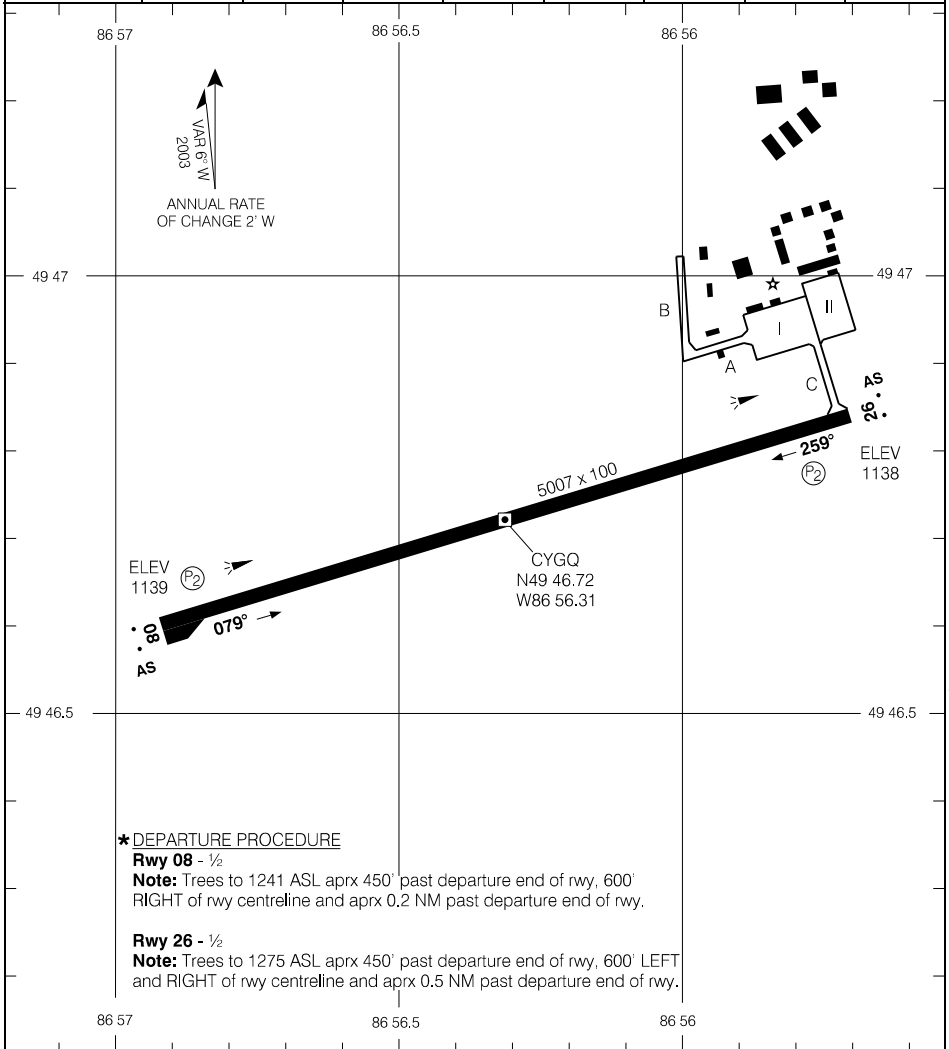

CYGQ-AD

GERALDTON (GREENSTONE REGIONAL), ON
CYGQ

AERODROME CHART

		UNICOM - 122.8		RADIO London - 123.47	
				ATF	
DECL	DISTS	08	26		
TORA		5007	5007		
TODA		5207	5207		
ASDA		5007	5007		
LDA		5007	5007		

Source of Canadian Civil Aeronautical Data: © 2019 NAV CANADA All rights reserved

*** DEPARTURE PROCEDURE**

- Rwy 08 - 1/2**
Note: Trees to 1241 ASL aprx 450' past departure end of rwy, 600' RIGHT of rwy centreline and aprx 0.2 NM past departure end of rwy.
- Rwy 26 - 1/2**
Note: Trees to 1275 ASL aprx 450' past departure end of rwy, 600' LEFT and RIGHT of rwy centreline and aprx 0.5 NM past departure end of rwy.

TAKE-OFF MINIMA
Rwys 08, 26: *

AERODROME CHART

EFF 20 JUN 19

CYGQ-AD

CYGQ