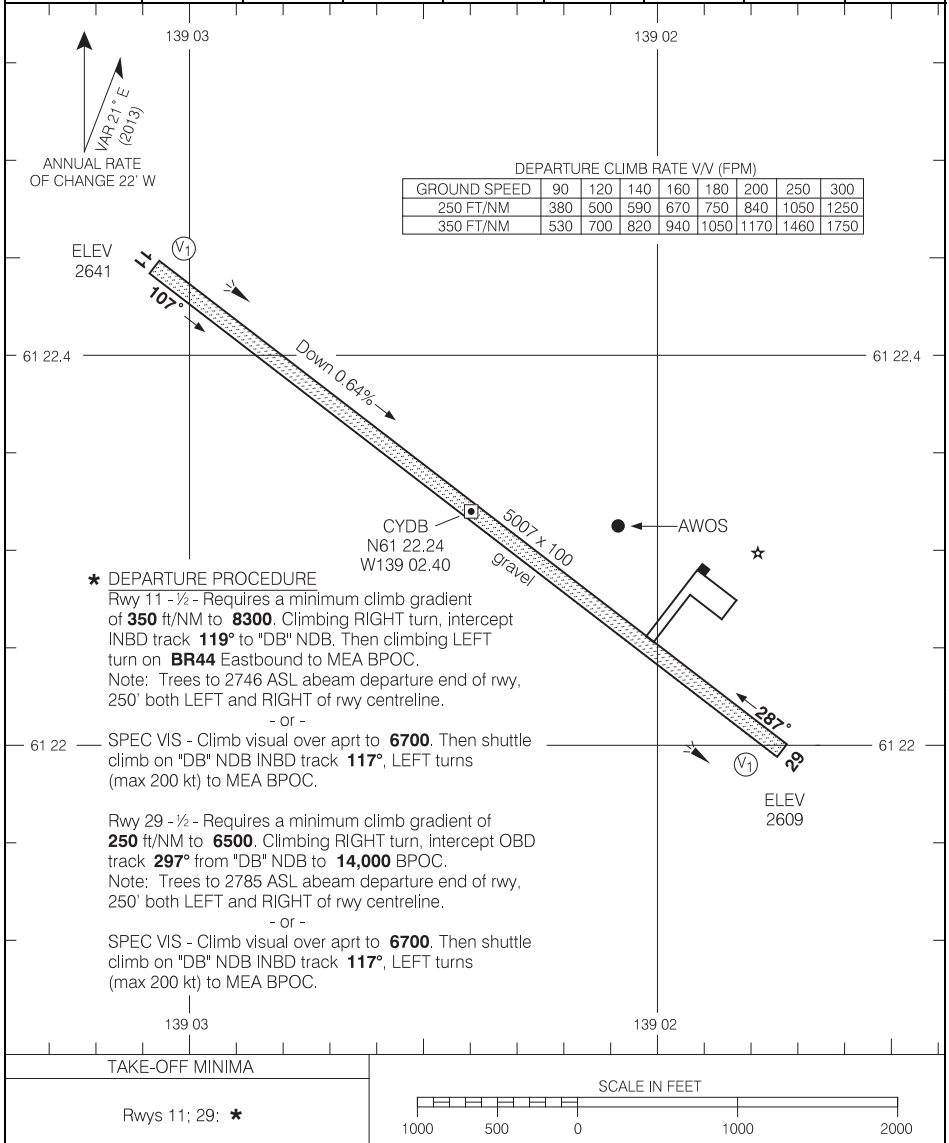

AERODROME CHART

● AWOS - 128.7				● APRT RADIO - 122.1			
				● TFC - 122.1		MF	
DECL DIST	11	29					
TORA	5007	5007					
TODA	5204	5204					
ASDA	5007	5007					
LDA	5007	5007					

Source of Canadian Civil Aeronautical Data: © 2019 NAV CANADA All rights reserved

AERODROME CHART

EFF 5 MAR 15

CYDB