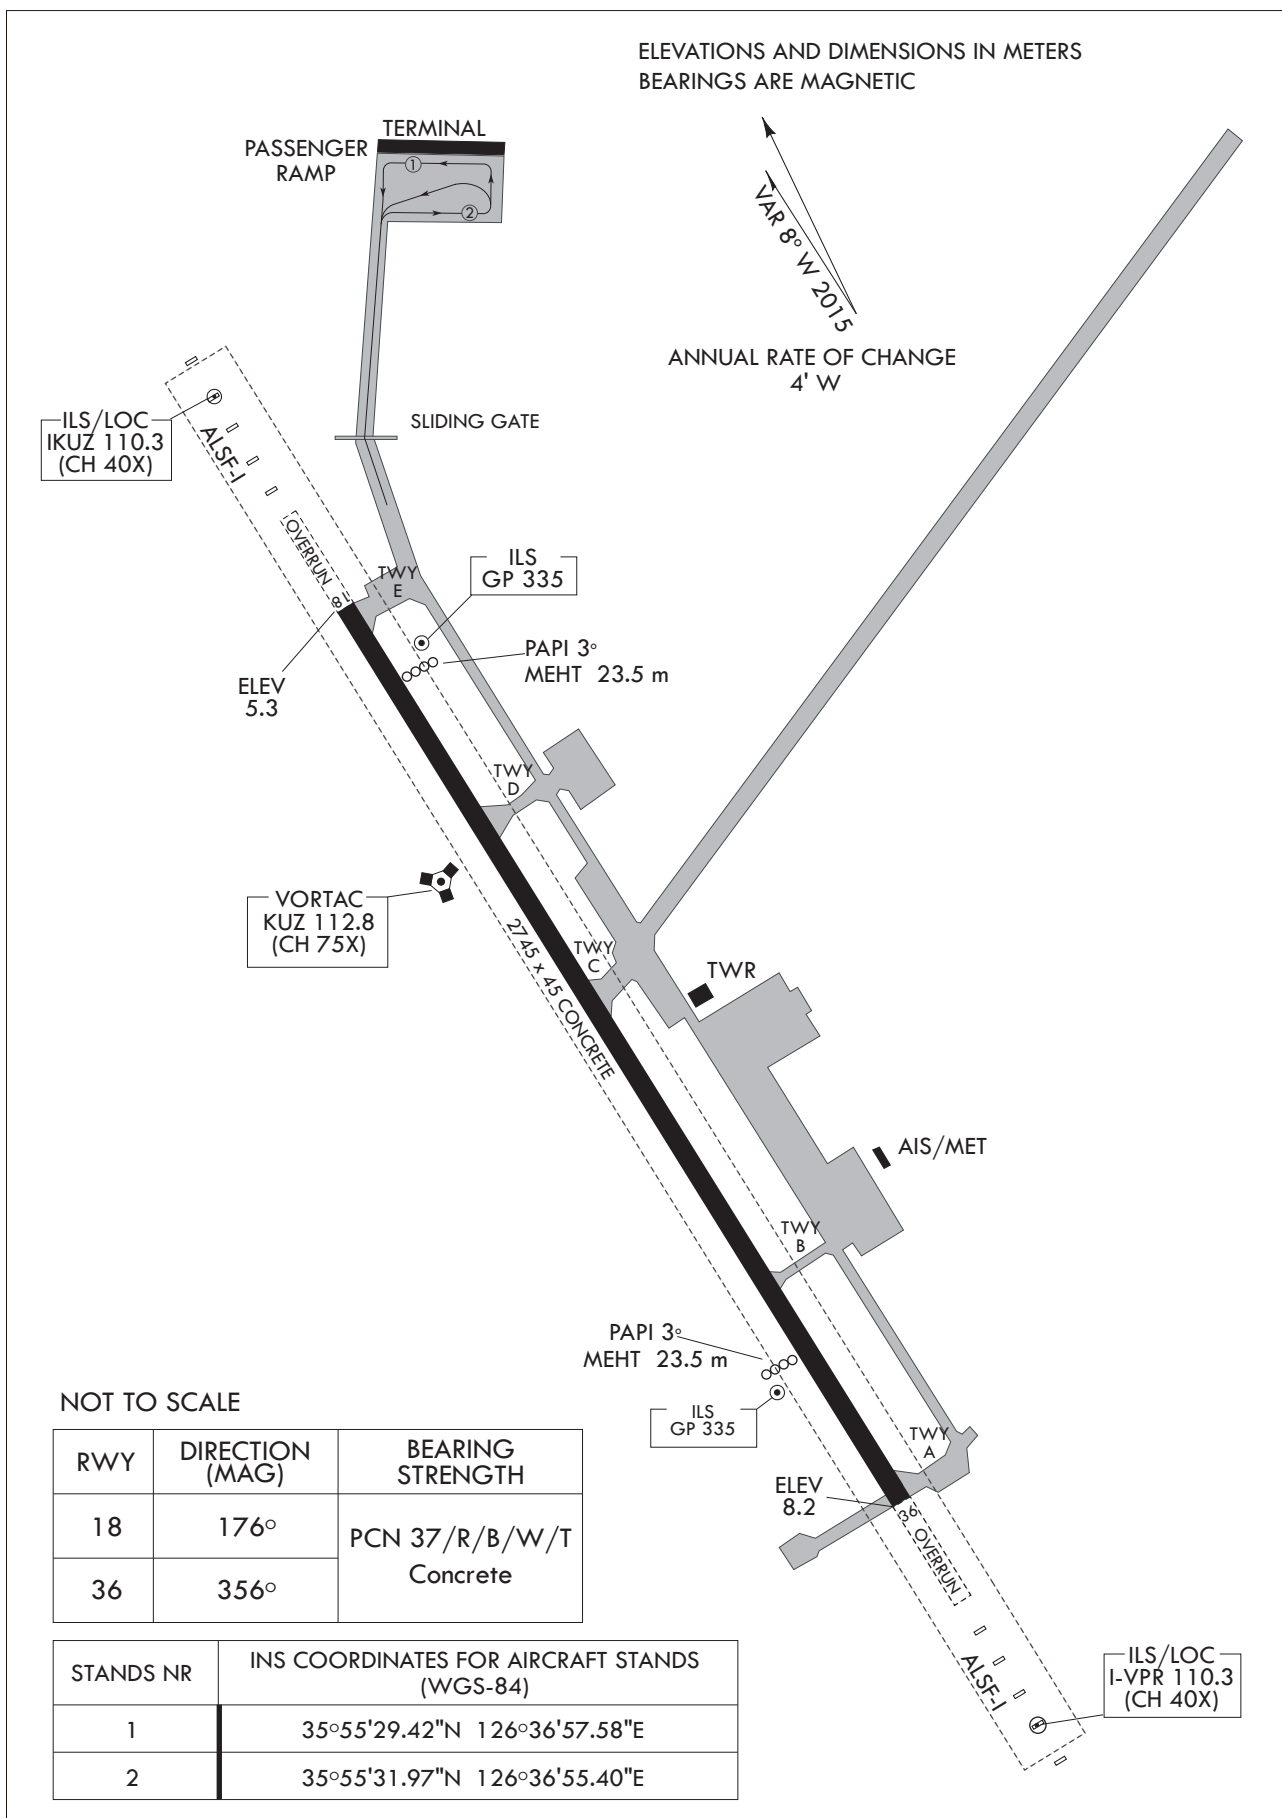

AERODROME
CHART

35°54'14"N
126°36'57"E

ELEV 8.8 m

TWR 126.5

GUNSAN/Gunsan

Change : Amended coordinate format.

INTENTIONALLY

LEFT

BLANK