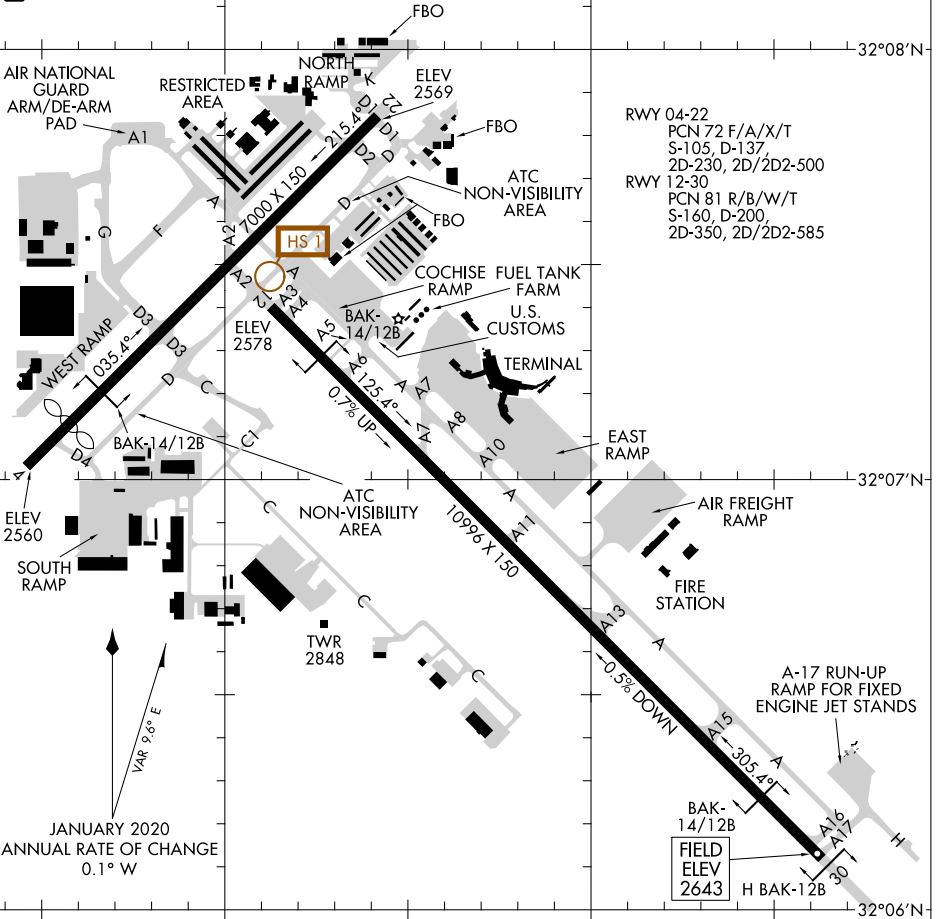

# AIRPORT DIAGRAM

AL-430 (FAA)

TUCSON INTL (TUS)  
TUCSON, ARIZONA

ATIS  
 123.8 279.65  
 TUCSON TOWER  
 118.3 257.8  
 GND CON  
 120.025 348.6  
 CLNC DEL  
 126.65 326.2  
**D**

110°57'W

110°56'W

SW-4, 21 MAR 2024 to 18 APR 2024

SW-4, 21 MAR 2024 to 18 APR 2024

CAUTION: ENGINE TEST STANDS. DO NOT BLAST.  
 CAUTION: BE ALERT TO RUNWAY CROSSING CLEARANCES.  
READBACK OF ALL RUNWAY HOLDING INSTRUCTIONS IS REQUIRED.  
 ALL AIRCRAFT USE UPPER ANTENNA UNTIL AIRBORNE