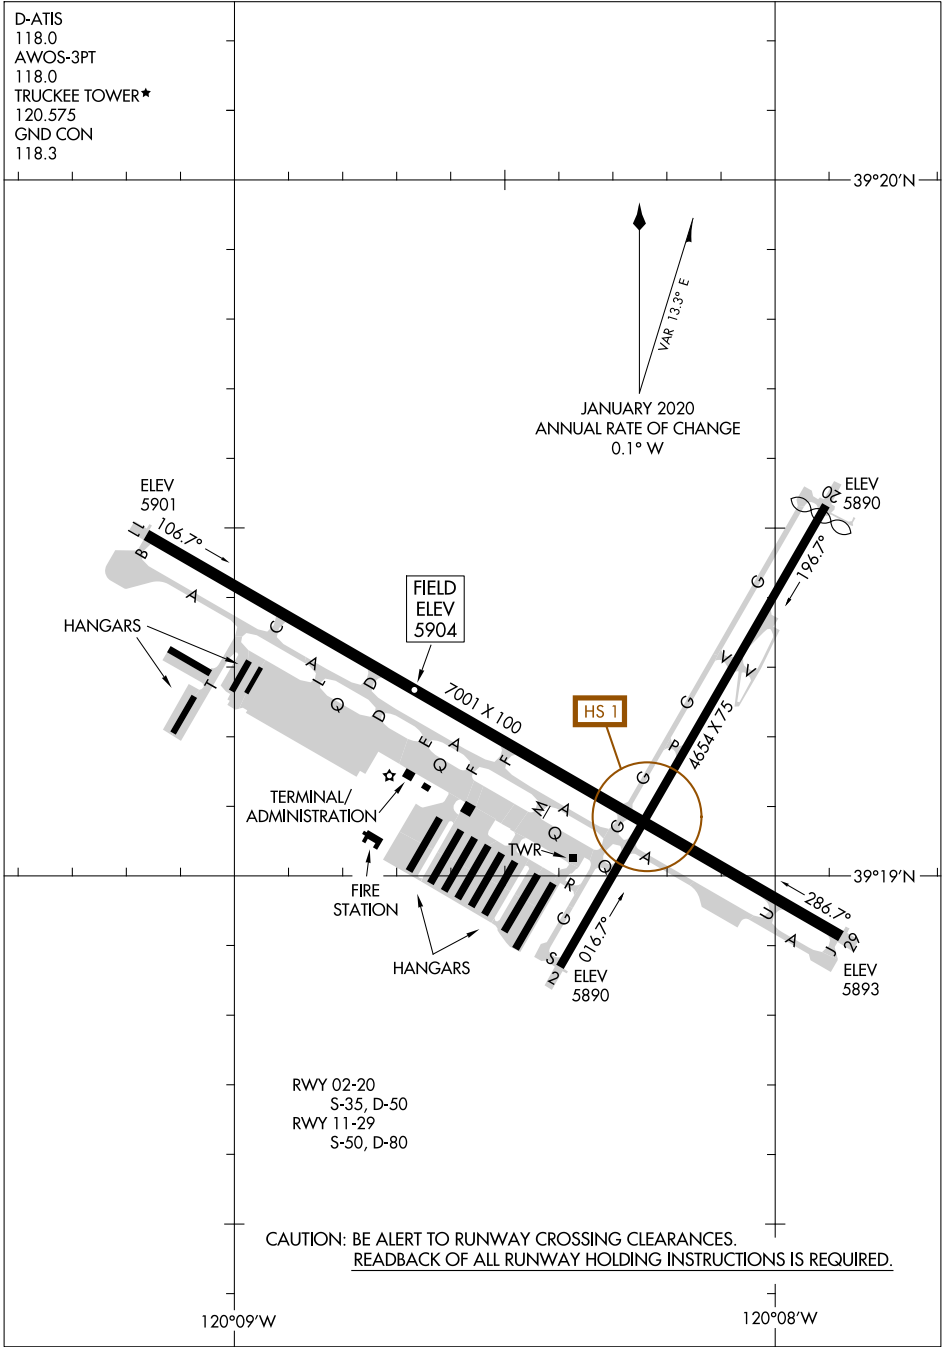

23110

AIRPORT DIAGRAM

AL-6021 (FAA)

TRUCKEE-TAHOE (TRK)

TRUCKEE, CALIFORNIA

D-ATIS
118.0
AWOS-3PT
118.0
TRUCKEE TOWER*
120.575
GND CON
118.3

39°20'N

 JANUARY 2020
 ANNUAL RATE OF CHANGE
 0.1° W

SW-2, 21 MAR 2024 to 18 APR 2024

SW-2, 21 MAR 2024 to 18 APR 2024

39°19'N

RWY 02-20
 S-35, D-50
 RWY 11-29
 S-50, D-80

CAUTION: BE ALERT TO RUNWAY CROSSING CLEARANCES.
READBACK OF ALL RUNWAY HOLDING INSTRUCTIONS IS REQUIRED.

120°09'W

120°08'W

AIRPORT DIAGRAM

23110

TRUCKEE, CALIFORNIA
TRUCKEE-TAHOE (TRK)