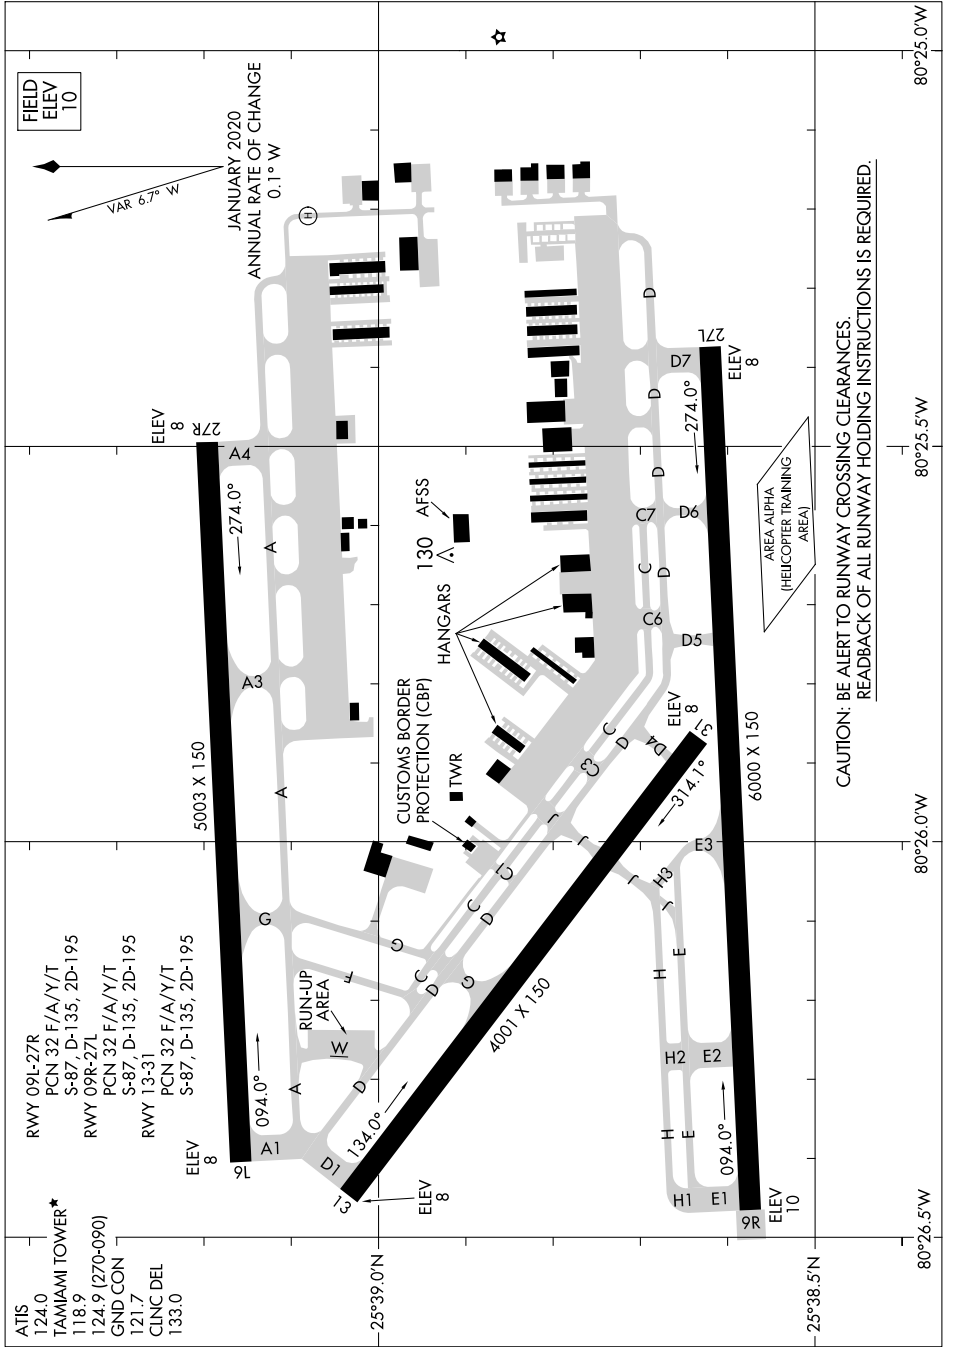

AIRPORT DIAGRAM

AL-5349 (FAA)

MIAMI EXEC (TMB)
MIAMI, FLORIDA

SE-3, 18 APR 2024 to 16 MAY 2024

CAUTION: BE ALERT TO RUNWAY CROSSING CLEARANCES.
REARBACK OF ALL RUNWAY HOLDING INSTRUCTIONS IS REQUIRED.

AIRPORT DIAGRAM

MIAMI, FLORIDA
MIAMI EXEC (TMB)

SE-3, 18 APR 2024 to 16 MAY 2024