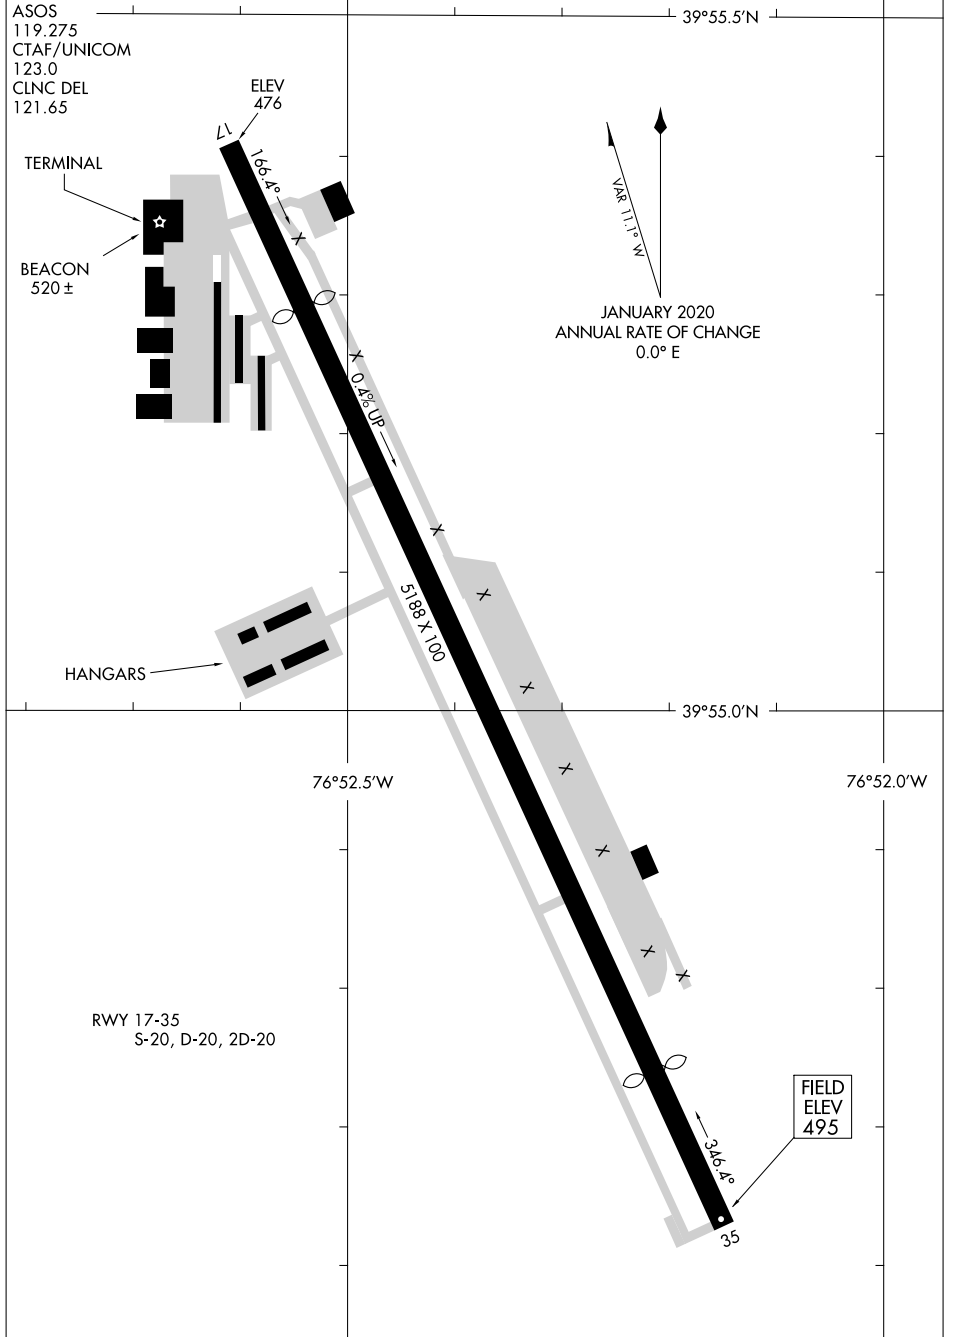

20086

AIRPORT DIAGRAM

AL-5137 (FAA)

YORK (THV)
YORK, PENNSYLVANIA

NE-4, 18 APR 2024 to 16 MAY 2024

NE-4, 18 APR 2024 to 16 MAY 2024

AIRPORT DIAGRAM

20086

YORK, PENNSYLVANIA
YORK (THV)