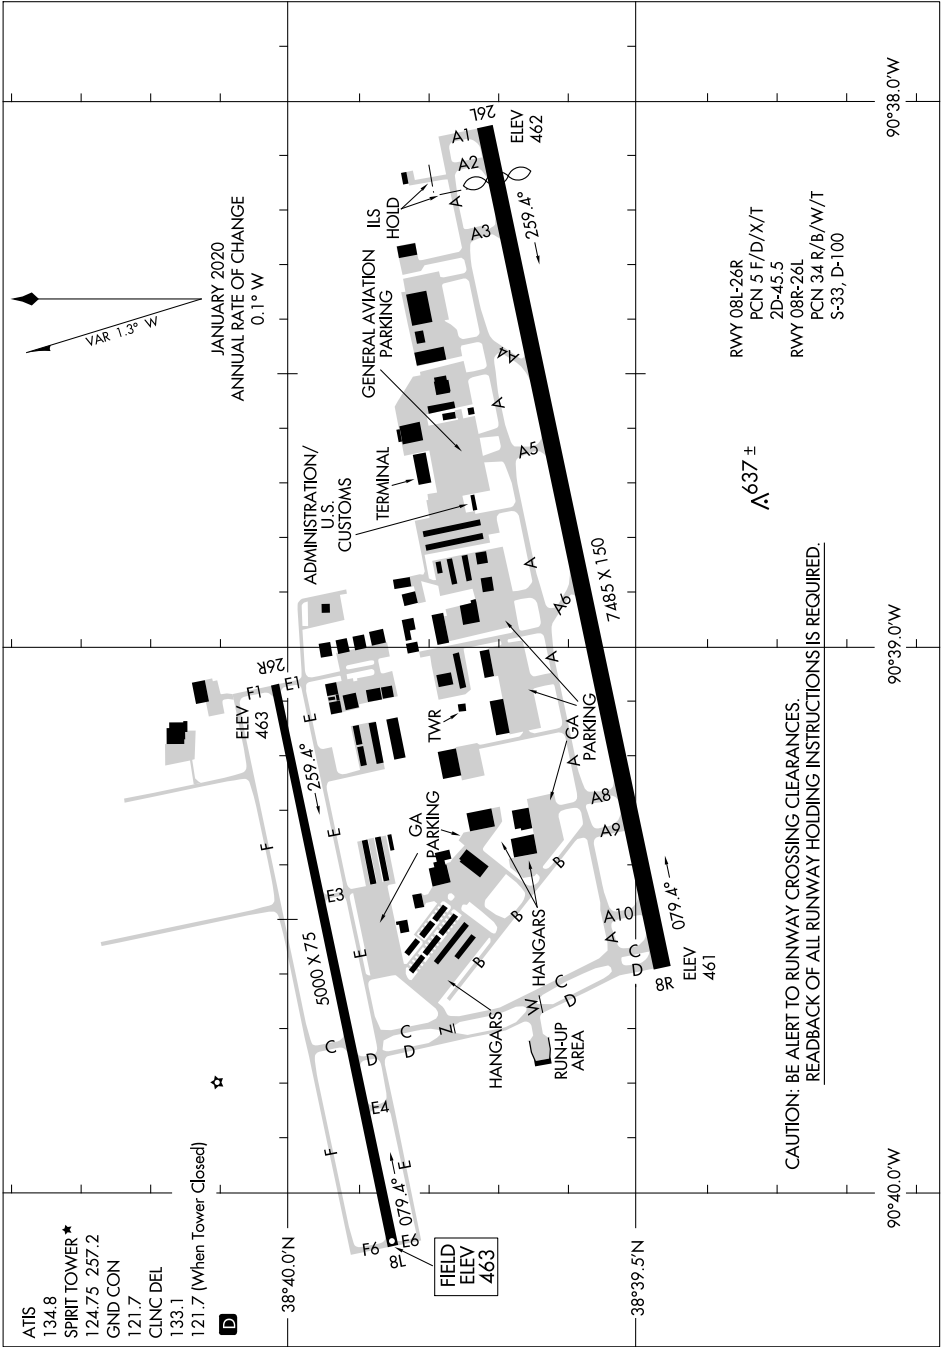

AIRPORT DIAGRAM

AL-5400 (FAA)

SPIRIT OF ST LOUIS (SUS)
ST. LOUIS, MISSOURI

NC-3, 21 MAR 2024 to 18 APR 2024

NC-3, 21 MAR 2024 to 18 APR 2024

AIRPORT DIAGRAM

ST. LOUIS, MISSOURI
SPIRIT OF ST LOUIS (SUS)