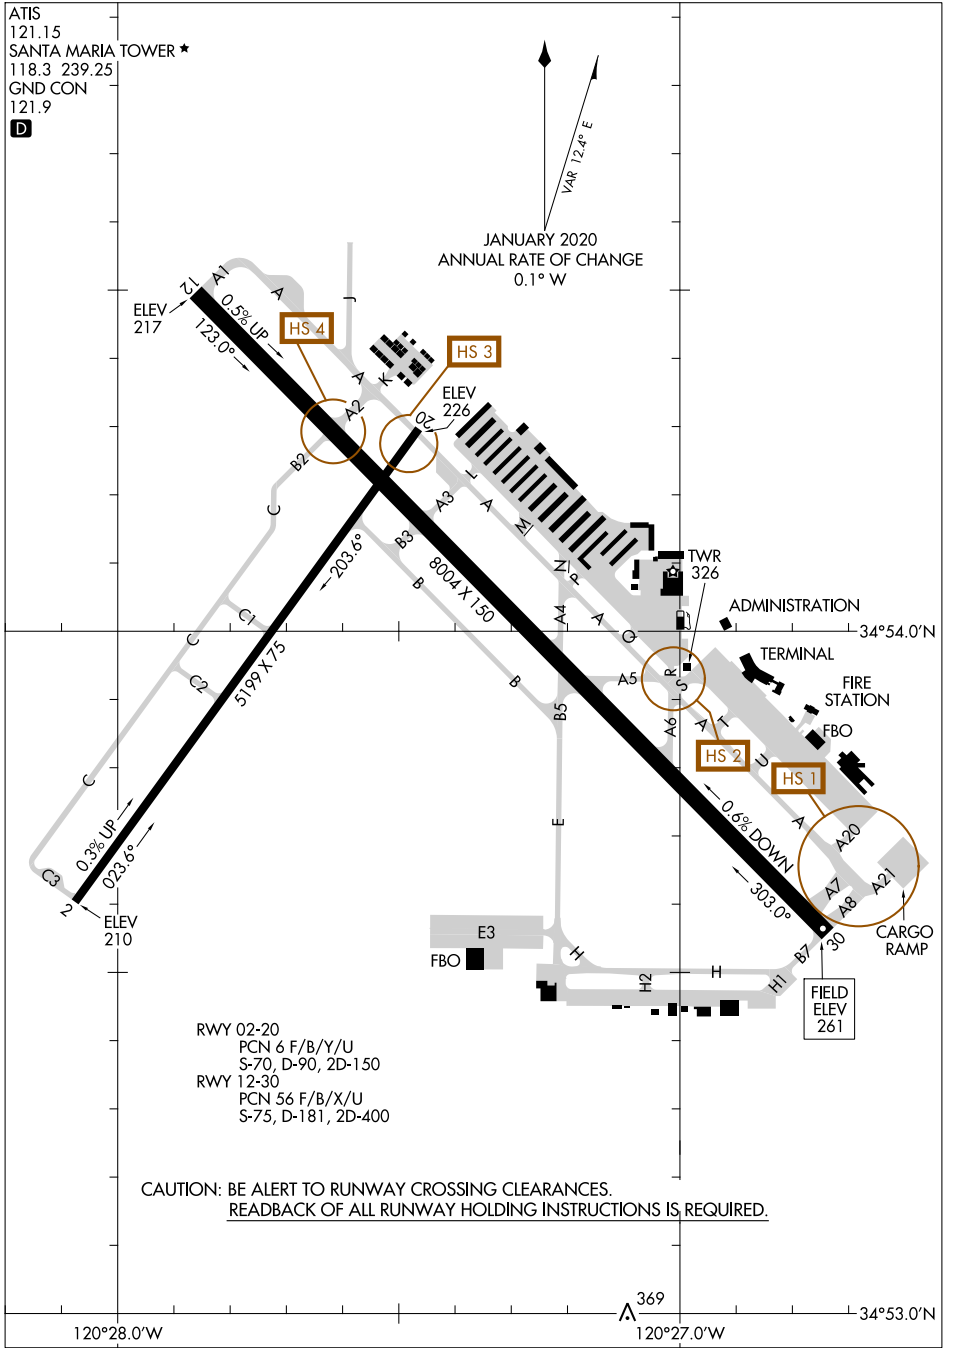

24081

AIRPORT DIAGRAM

SANTA MARIA PUB/CAPT G ALLAN HANCOCK FLD (SMX)
AL-379 (FAA) SANTA MARIA, CALIFORNIA

SW-3, 18 APR 2024 to 16 MAY 2024

SW-3, 18 APR 2024 to 16 MAY 2024

AIRPORT DIAGRAM
24081

SANTA MARIA, CALIFORNIA
SANTA MARIA PUB/CAPT G ALLAN HANCOCK FLD (SMX)