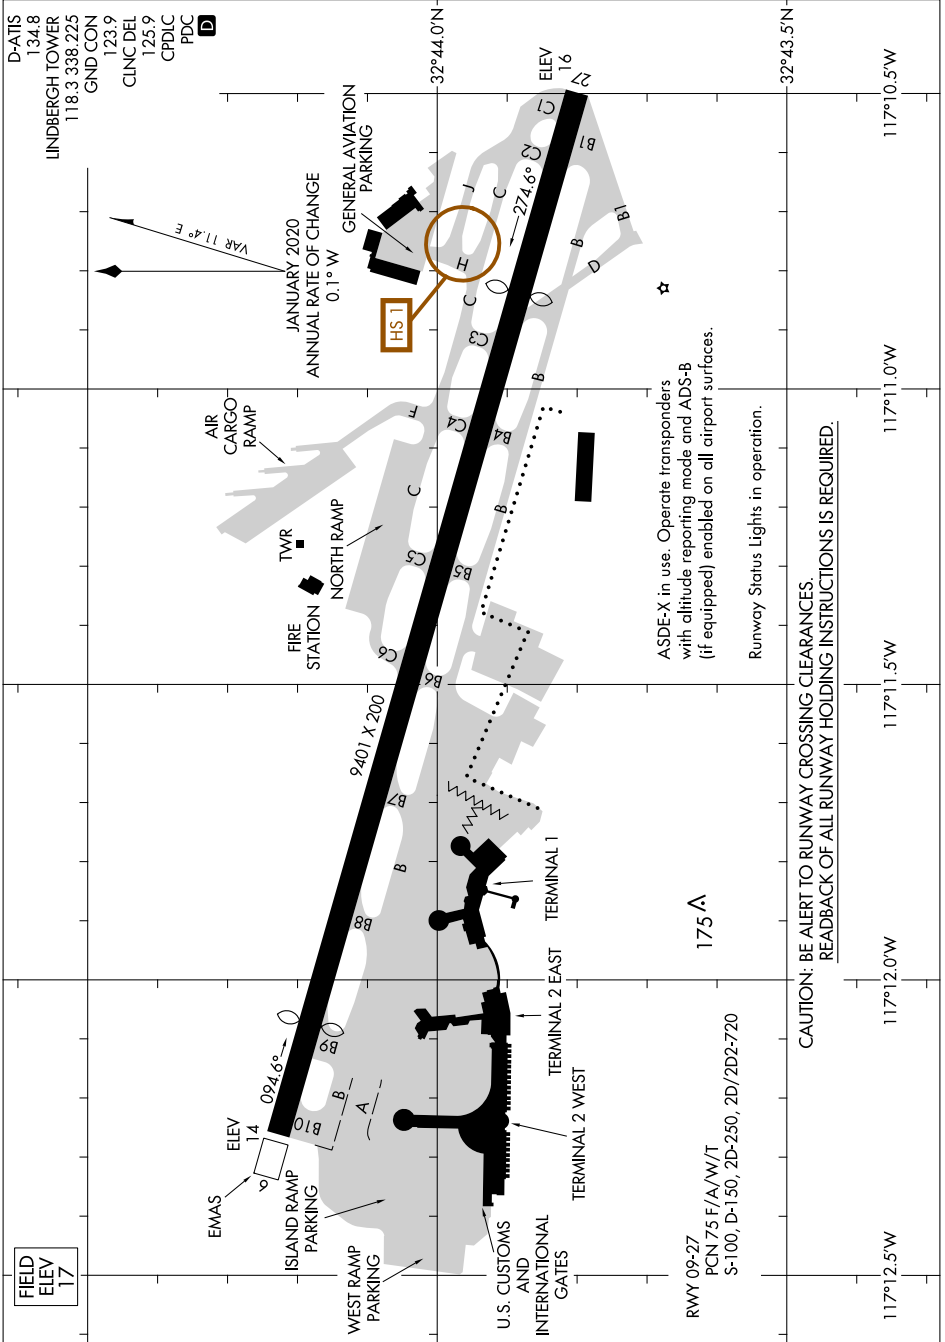

AIRPORT DIAGRAM

SAN DIEGO INTL (SAN)
SAN DIEGO, CALIFORNIA

AL-373 (FAA)

SW-3, 18 APR 2024 to 16 MAY 2024

SW-3, 18 APR 2024 to 16 MAY 2024

AIRPORT DIAGRAM

SAN DIEGO, CALIFORNIA
SAN DIEGO INTL (SAN)