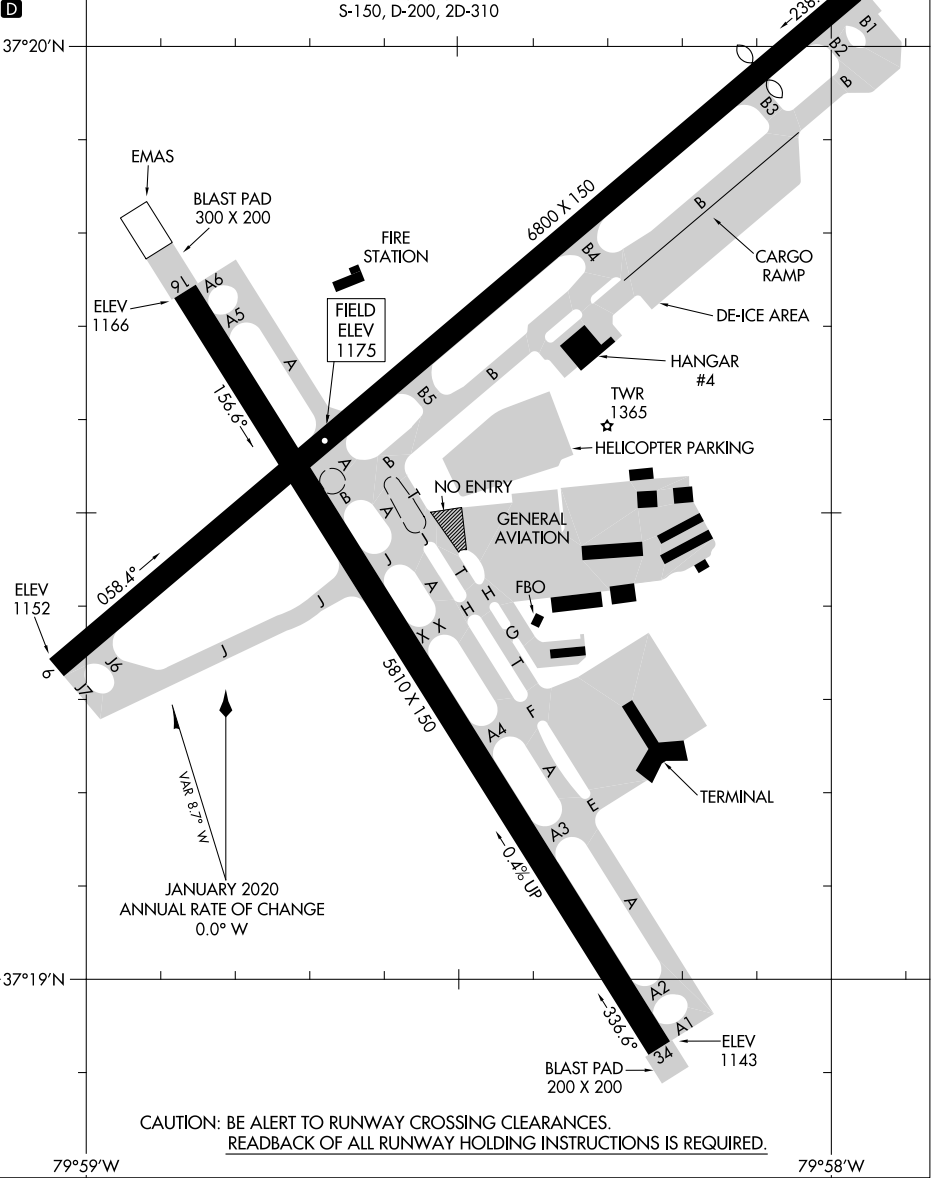

23166

AIRPORT DIAGRAM

ROANOKE/BLACKSBURG RGNL (WOODRUM FLD) (R.O.A)
AL-349 (FAA)
ROANOKE, VIRGINIA

ATIS
132.375
ROANOKE TOWER
118.3 257.8
GND CON
121.9 257.8
CLNC DEL
119.7

RWY 06-24
PCN 76 F/B/X/T
S-150, D-200, 2D-310
RWY 16-34
PCN 54 F/A/X/T
S-150, D-200, 2D-310

CAUTION: BE ALERT TO RUNWAY CROSSING CLEARANCES.
READBACK OF ALL RUNWAY HOLDING INSTRUCTIONS IS REQUIRED.

AIRPORT DIAGRAM

23166

ROANOKE, VIRGINIA
ROANOKE/BLACKSBURG RGNL (WOODRUM FLD) (R.O.A)

NE-3, 18 APR 2024 to 16 MAY 2024

NE-3, 18 APR 2024 to 16 MAY 2024