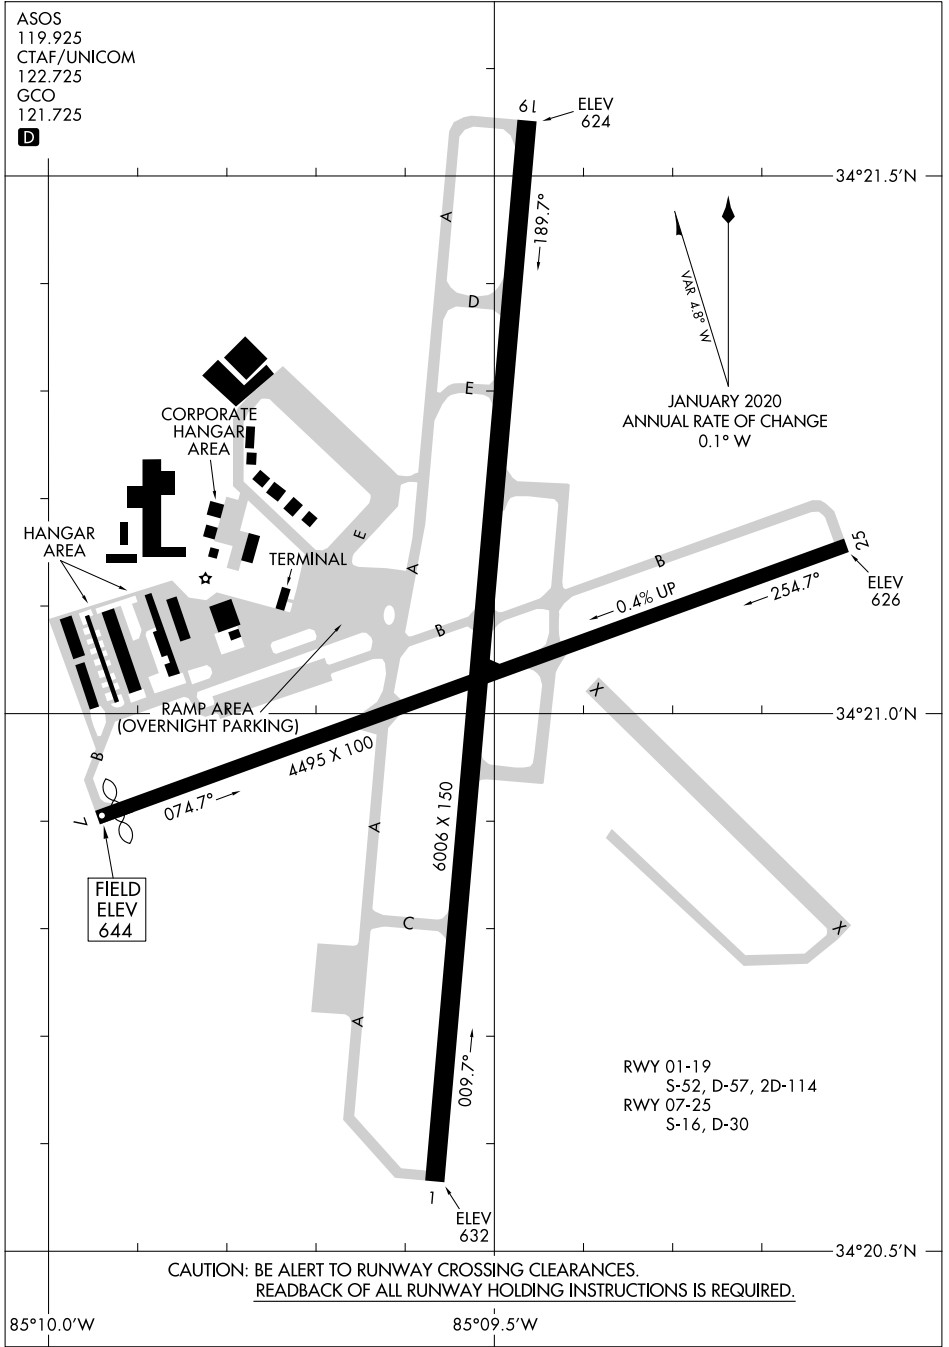

22139

AIRPORT DIAGRAM

RICHARD B RUSSELL RGNL - J H TOWERS FLD (R.M.G)

AL-855 (FAA)

ROME, GEORGIA

ASOS
119.925
CTAF/UNICOM
122.725
GCO
121.725

D

SE-4, 21 MAR 2024 to 18 APR 2024

SE-4, 21 MAR 2024 to 18 APR 2024

CAUTION: BE ALERT TO RUNWAY CROSSING CLEARANCES.
READBACK OF ALL RUNWAY HOLDING INSTRUCTIONS IS REQUIRED.

RWY 01-19
S-52, D-57, 2D-114
RWY 07-25
S-16, D-30

85°10.0'W

85°09.5'W

AIRPORT DIAGRAM

22139

RICHARD B RUSSELL RGNL - J H TOWERS FLD (R.M.G)

ROME, GEORGIA