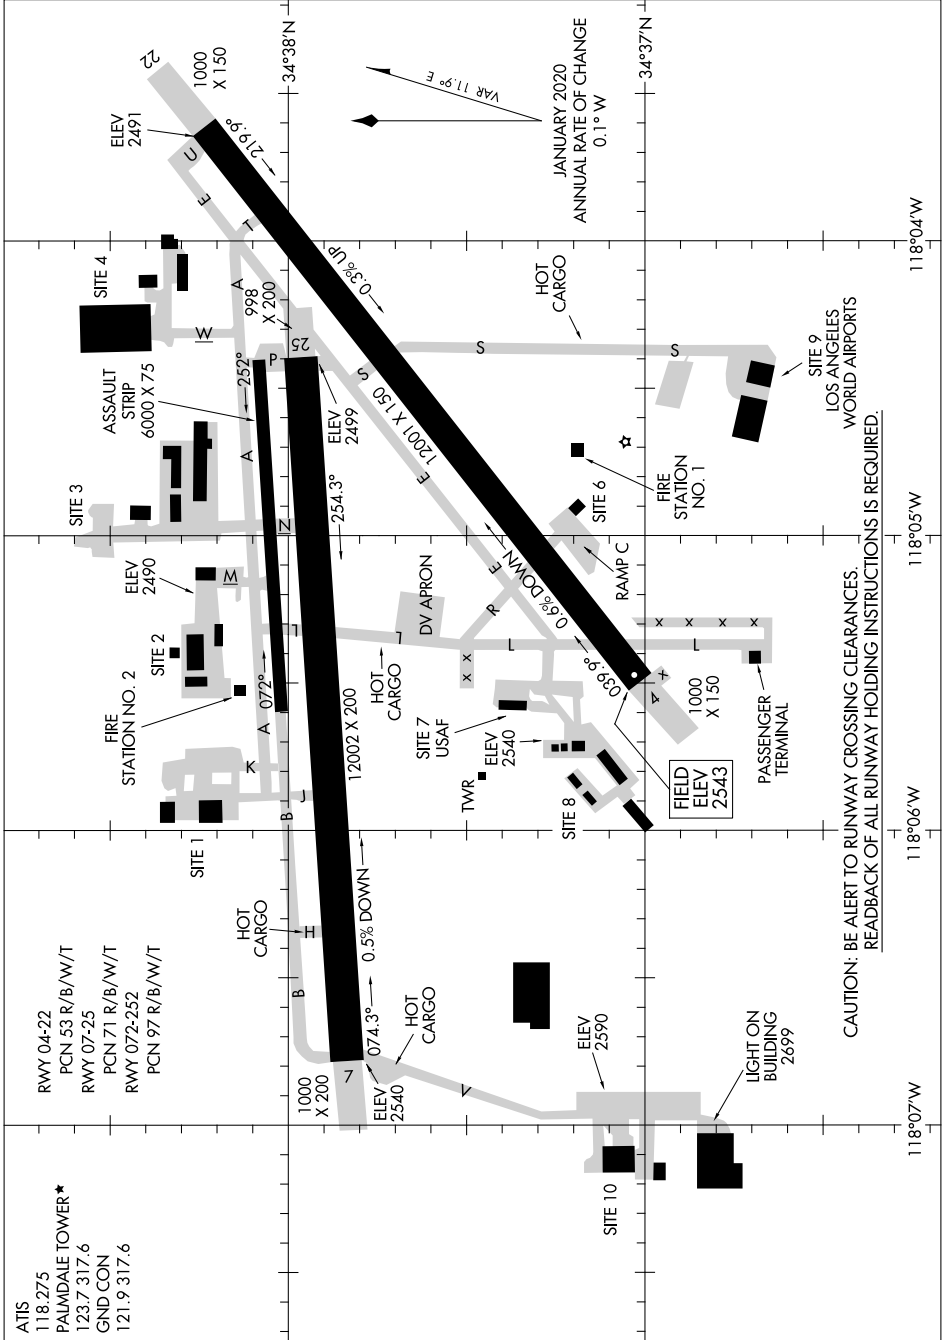

AIRPORT DIAGRAM

PALMDALE USAF PLANT 42 (PMD)
PALMDALE, CALIFORNIA

AL-310 (FAA)

SW-3, 21 MAR 2024 to 18 APR 2024

SW-3, 21 MAR 2024 to 18 APR 2024

118°07'W

118°06'W

118°05'W

118°04'W

AIRPORT DIAGRAM

PALMDALE, CALIFORNIA
PALMDALE USAF PLANT 42 (PMD)

PALMDALE, CALIFORNIA