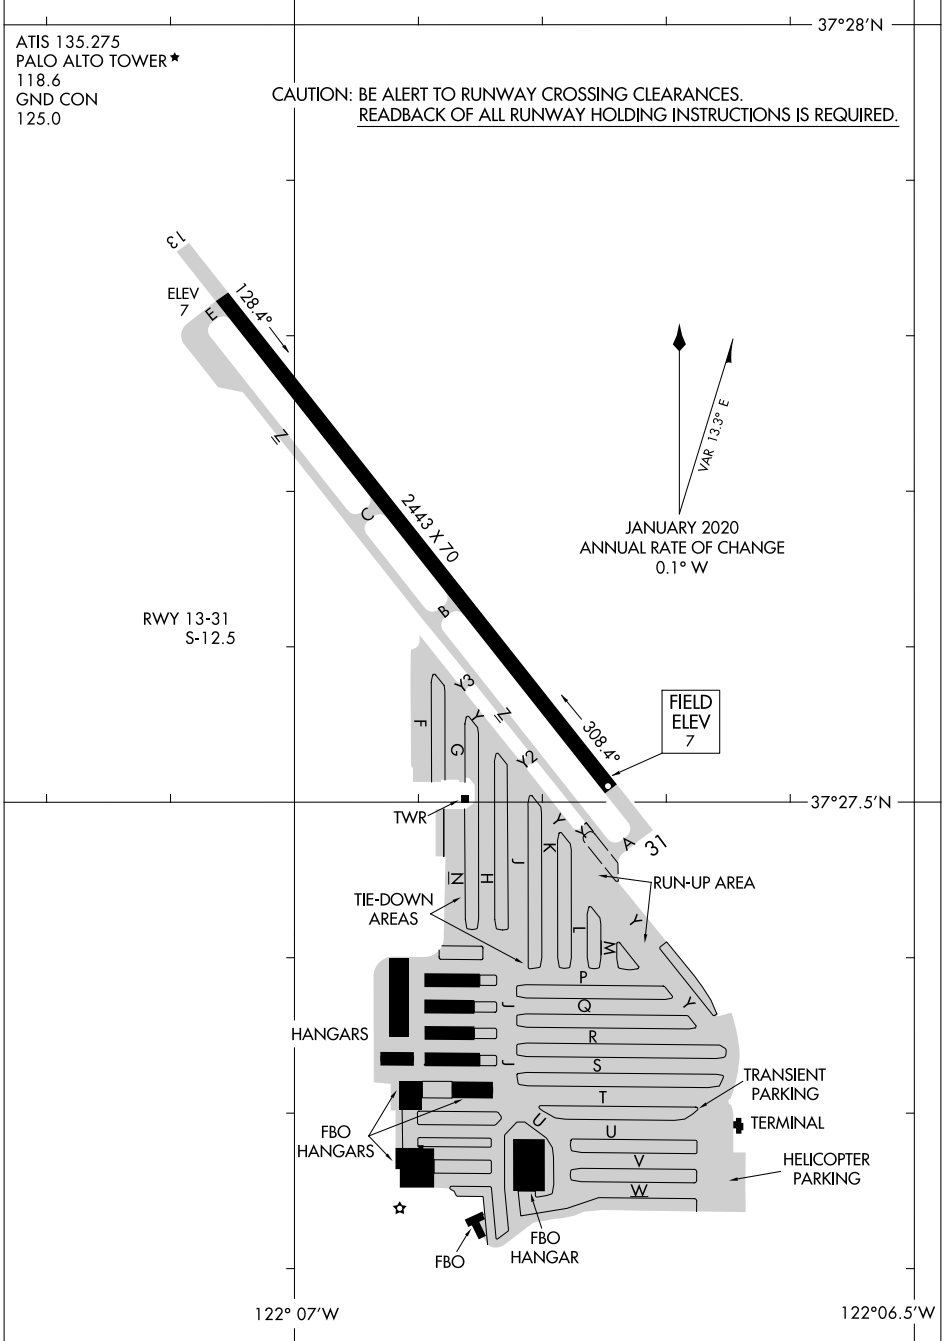

# AIRPORT DIAGRAM

AL-9216 (FAA)

PALO ALTO (P.A.O)  
PALO ALTO, CALIFORNIA

37°28'N

ATIS 135.275  
PALO ALTO TOWER ★  
118.6  
GND CON  
125.0

CAUTION: BE ALERT TO RUNWAY CROSSING CLEARANCES.  
READEBACK OF ALL RUNWAY HOLDING INSTRUCTIONS IS REQUIRED.

SW-2, 18 APR 2024 to 16 MAY 2024

SW-2, 18 APR 2024 to 16 MAY 2024