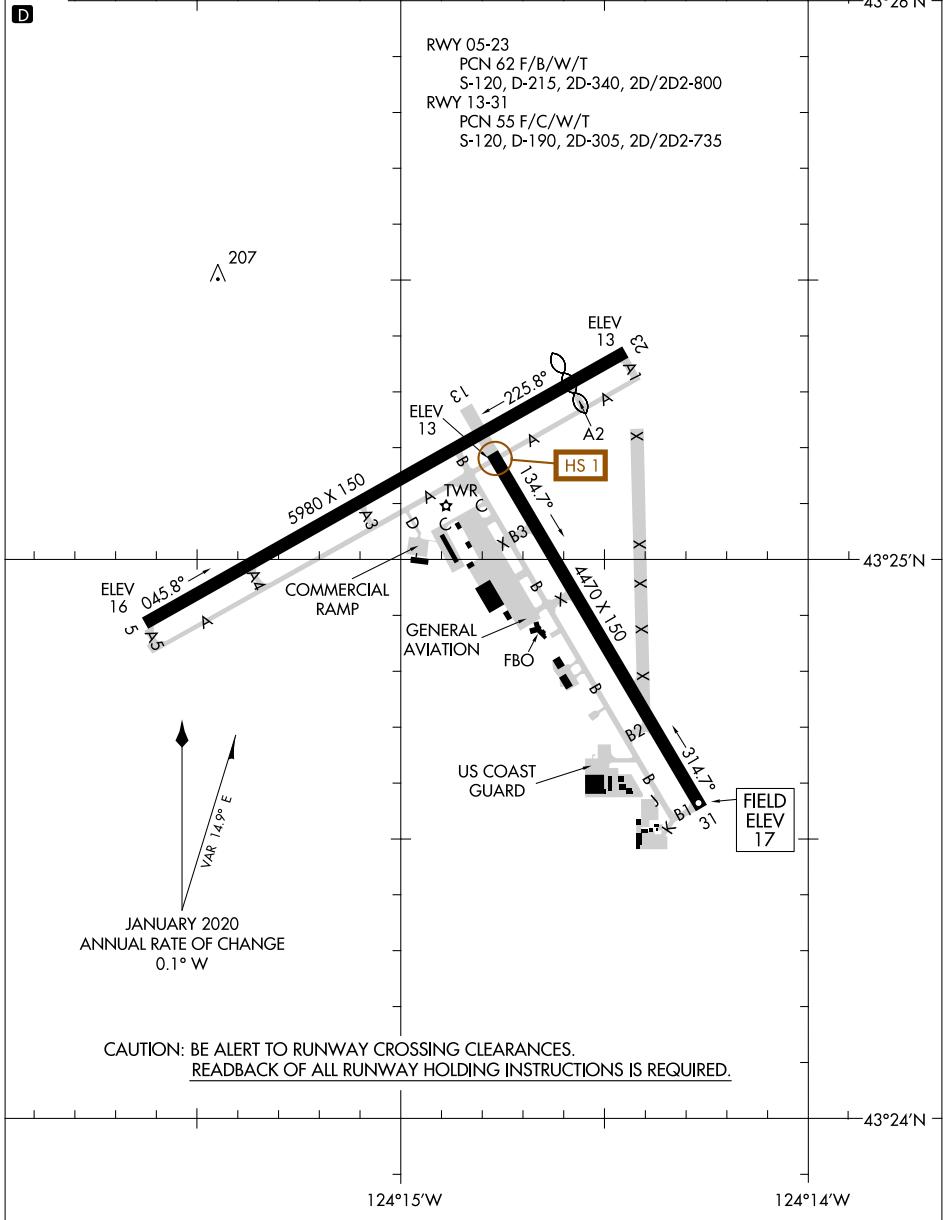

22195

AIRPORT DIAGRAM

SOUTHWEST OREGON RGNL (OTH)
NORTH BEND, OREGON

AL-929 (FAA)

AWOS-3PT
135.075
NORTH BEND TOWER ★
118.45
GND CON
127.1

CAUTION: BE ALERT TO RUNWAY CROSSING CLEARANCES.
READBACK OF ALL RUNWAY HOLDING INSTRUCTIONS IS REQUIRED.

NW-1, 21 MAR 2024 to 18 APR 2024

NW-1, 21 MAR 2024 to 18 APR 2024

AIRPORT DIAGRAM

22195

SOUTHWEST OREGON RGNL (OTH)
NORTH BEND, OREGON