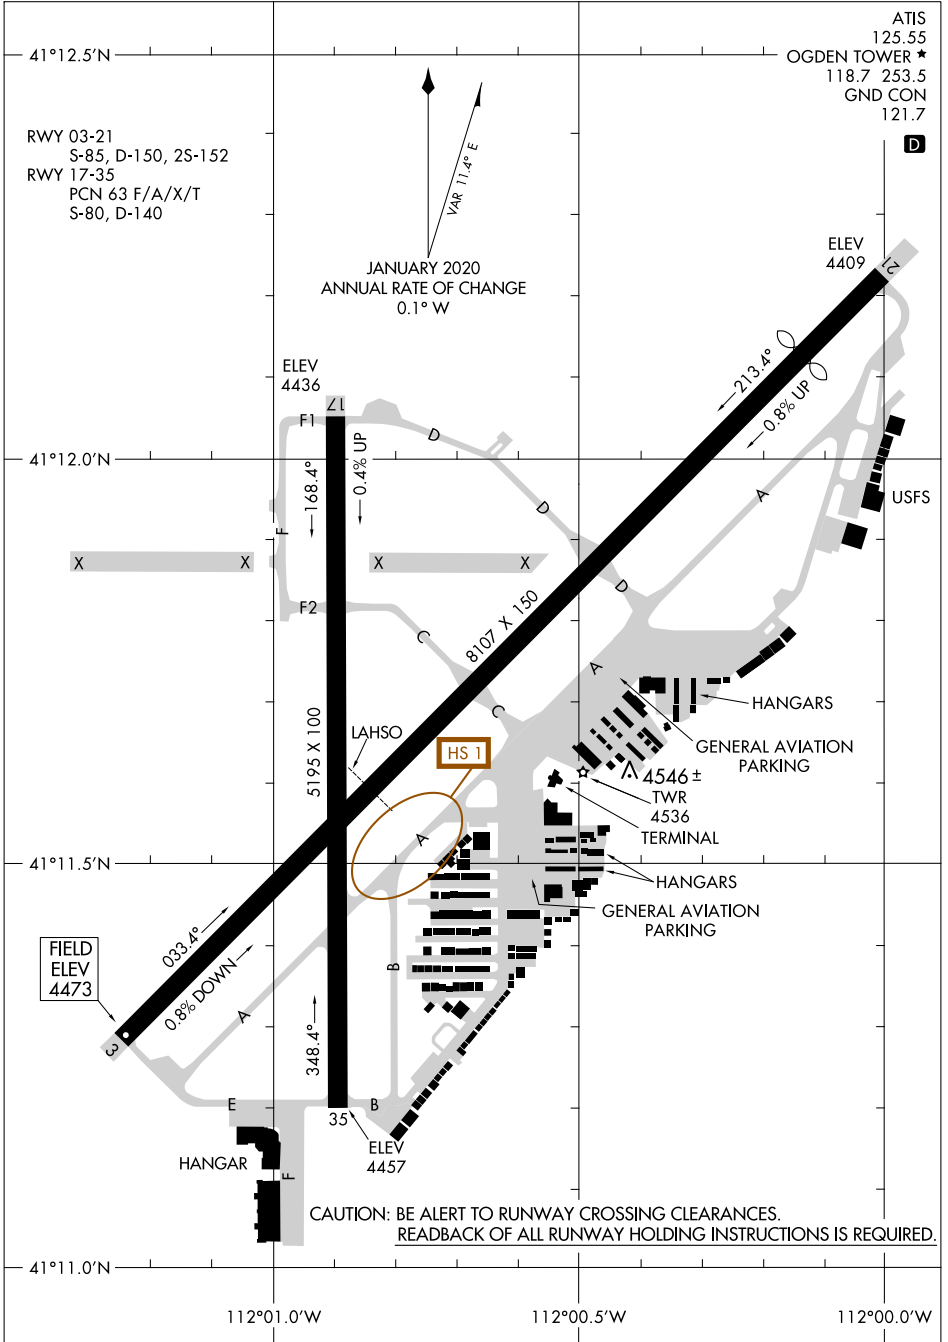

23110
AIRPORT DIAGRAM

OGDEN-HINCKLEY (OGD)
OGDEN, UTAH

AL-297 (FAA)

SW-4, 21 MAR 2024 to 18 APR 2024

SW-4, 21 MAR 2024 to 18 APR 2024

CAUTION: BE ALERT TO RUNWAY CROSSING CLEARANCES.
READBCK OF ALL RUNWAY HOLDING INSTRUCTIONS IS REQUIRED.

AIRPORT DIAGRAM
23110

OGDEN, UTAH
OGDEN-HINCKLEY (OGD)