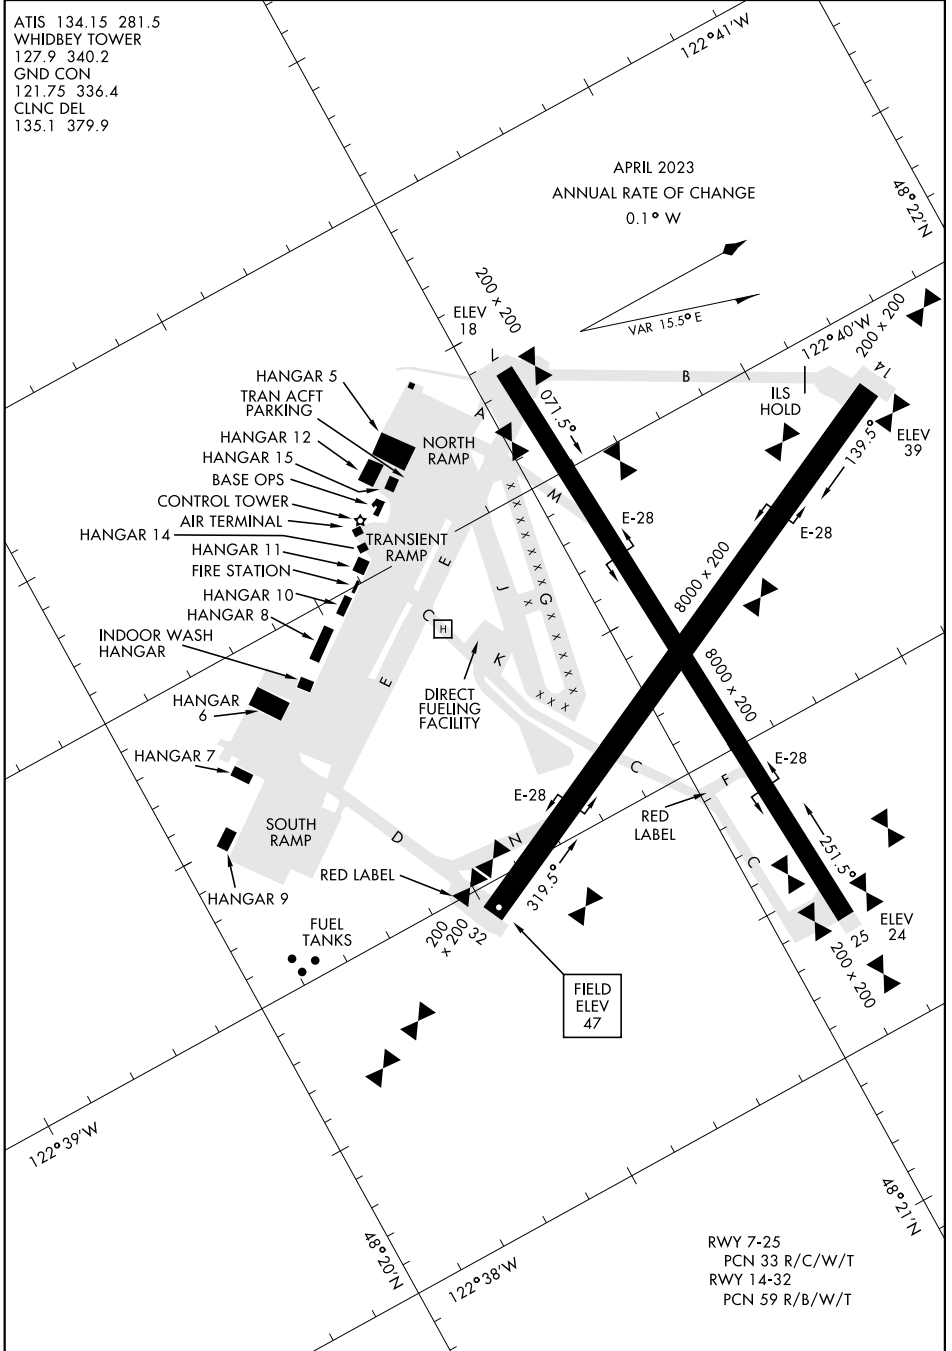

# AIRPORT DIAGRAM

WHIDBEY ISLAND NAS (AULT FLD) (KNUW)

AL-451 [USN]

OAK HARBOR, WASHINGTON

ATIS 134.15 281.5  
 WHIDBEY TOWER  
 127.9 340.2  
 GND CON  
 121.75 336.4  
 CLNC DEL  
 135.1 379.9

APRIL 2023  
 ANNUAL RATE OF CHANGE  
 0.1° W

NW-1, 21 MAR 2024 to 18 APR 2024

NW-1, 21 MAR 2024 to 18 APR 2024

# AIRPORT DIAGRAM

OAK HARBOR, WASHINGTON

WHIDBEY ISLAND NAS (AULT FLD) (KNUW)