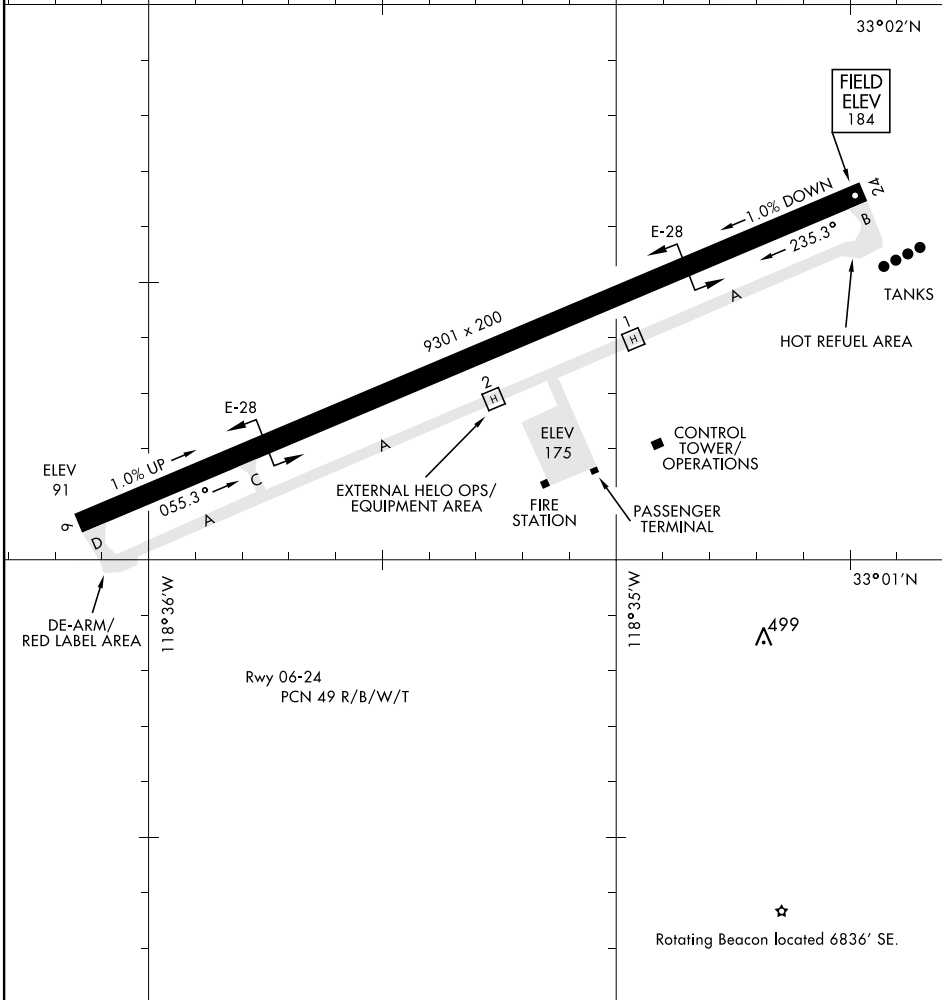

# AIRPORT DIAGRAM

SAN CLEMENTE ISLAND NALF (FREDERICK SHERMAN FLD) (KNUC)

AFD-5126 [USN]

SAN CLEMENTE ISLAND, CALIFORNIA

ATIS ★ 268.6  
 SAN CLEMENTE ISLAND TOWER ★  
 126.75 278.8  
 GND CON  
 119.55 251.05

APRIL 2016  
 ANNUAL RATE OF CHANGE  
 0.1° W

SW-3, 21 MAR 2024 to 18 APR 2024

SW-3, 21 MAR 2024 to 18 APR 2024