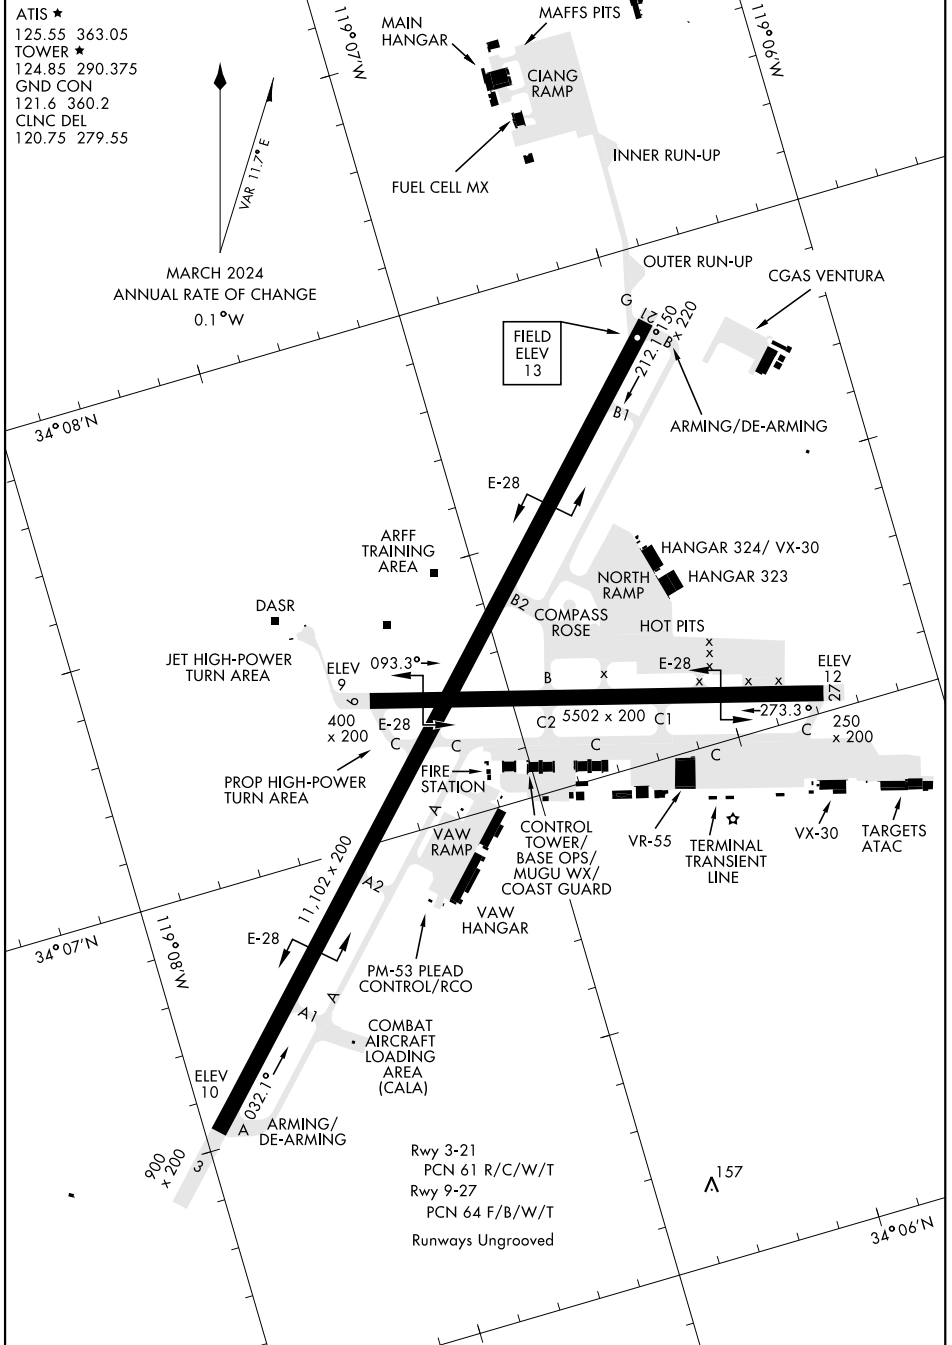

AIRPORT DIAGRAM

POINT MUGU NAS (NAVAL BASE VENTURA CO) (KNTD)
(MIL) OXNARD, CALIFORNIA

ATIS ★
 125.55 363.05
 TOWER ★
 124.85 290.375
 GND CON
 121.6 360.2
 CLNC DEL
 120.75 279.55

MARCH 2024
 ANNUAL RATE OF CHANGE
 0.1°W

SW-3, 21 MAR 2024 to 18 APR 2024

SW-3, 21 MAR 2024 to 18 APR 2024

AIRPORT DIAGRAM

OXNARD, CALIFORNIA
POINT MUGU NAS (NAVAL BASE VENTURA CO) (KNTD)