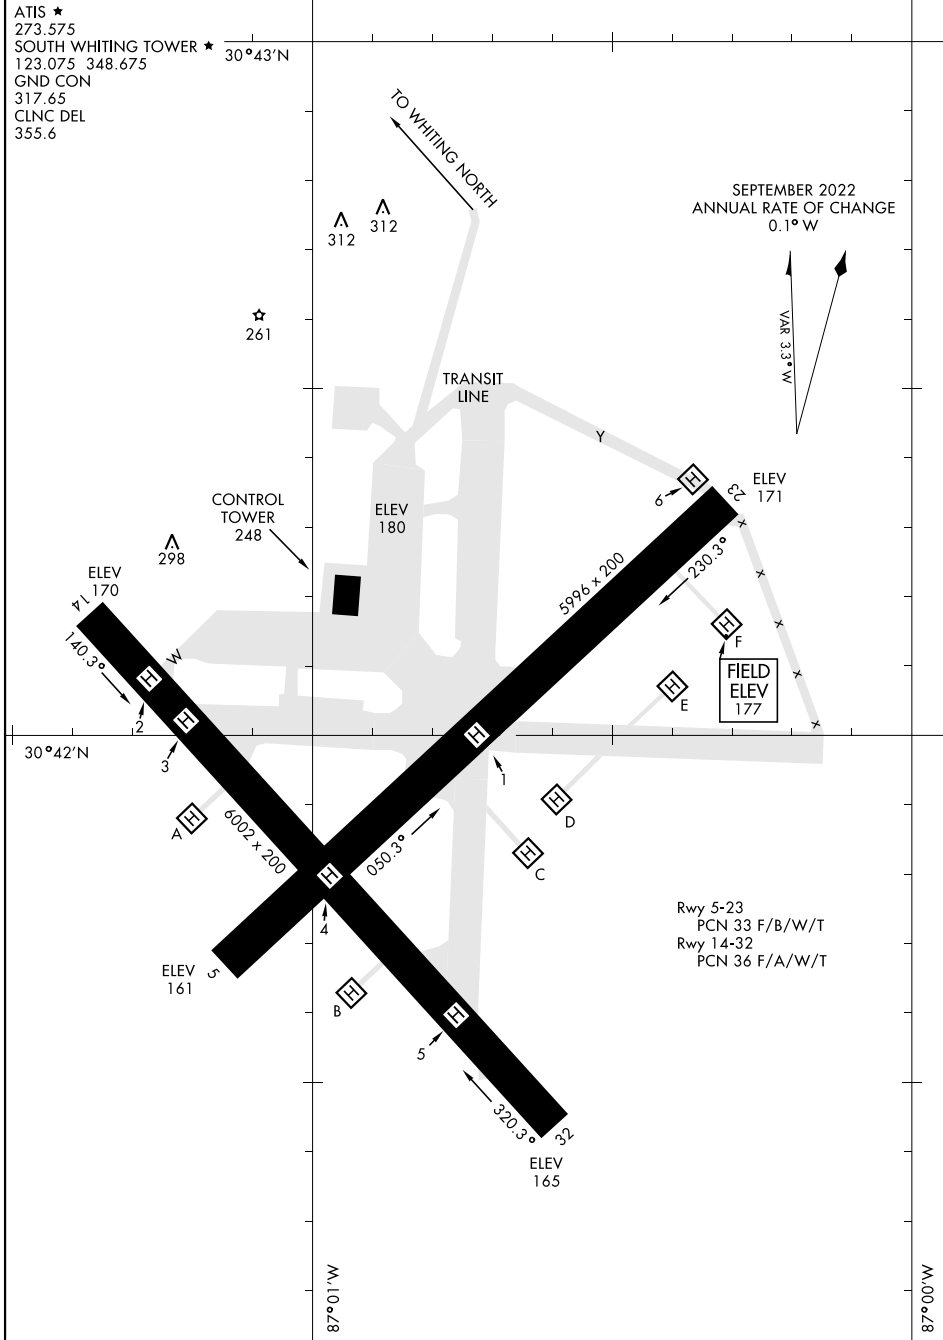

# AIRPORT DIAGRAM

AL-1909 [USN]

WHITING FLD NAS - SOUTH (KNDZ)

MILTON, FLORIDA

ATIS ★  
 273.575  
 SOUTH WHITING TOWER ★ 30°43'N  
 123.075 348.675  
 GND CON  
 317.65  
 CLNC DEL  
 355.6

SE-3, 21 MAR 2024 to 18 APR 2024

SE-3, 21 MAR 2024 to 18 APR 2024

# AIRPORT DIAGRAM

MILTON, FLORIDA  
WHITING FLD NAS - SOUTH (KNDZ)