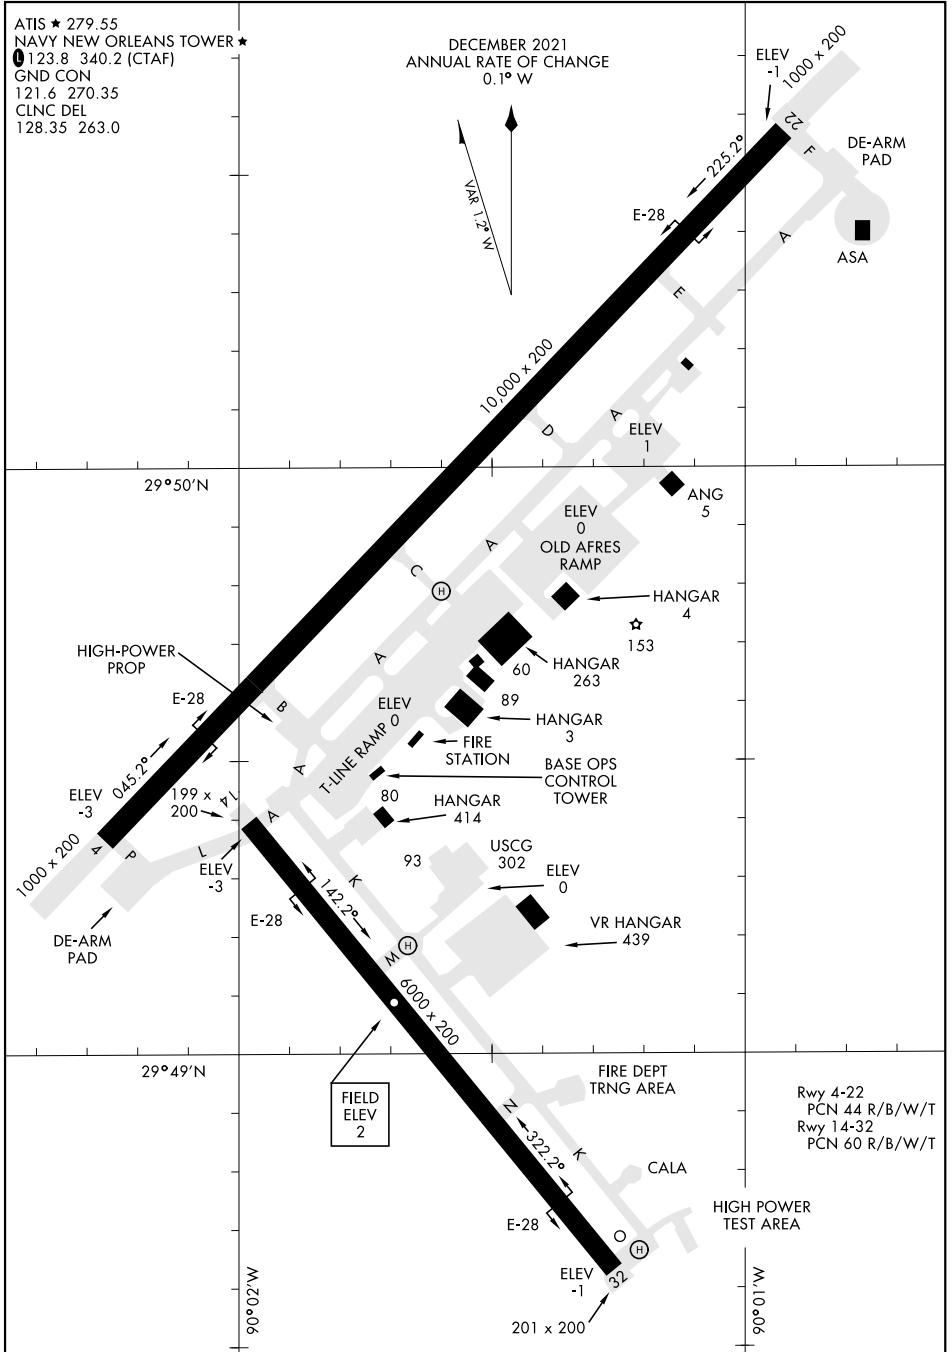

AIRPORT DIAGRAM

NEW ORLEANS NAS JRB
(ALVIN CALLENDER FLD) (KNBG)
NEW ORLEANS, LOUISIANA

AL-630 [USN]

ATIS ★ 279.55
NAVY NEW ORLEANS TOWER ★
① 123.8 340.2 (CTAF)
GND CON
121.6 270.35
CLNC DEL
128.35 263.0

DECEMBER 2021
ANNUAL RATE OF CHANGE
0.1° W

SC-4, 21 MAR 2024 to 18 APR 2024

SC-4, 21 MAR 2024 to 18 APR 2024

AIRPORT DIAGRAM

NEW ORLEANS, LOUISIANA
NEW ORLEANS NAS JRB
(ALVIN CALLENDER FLD) (KNBG)

Rwy 4-22
PCN 44 R/B/W/T
Rwy 14-32
PCN 60 R/B/W/T