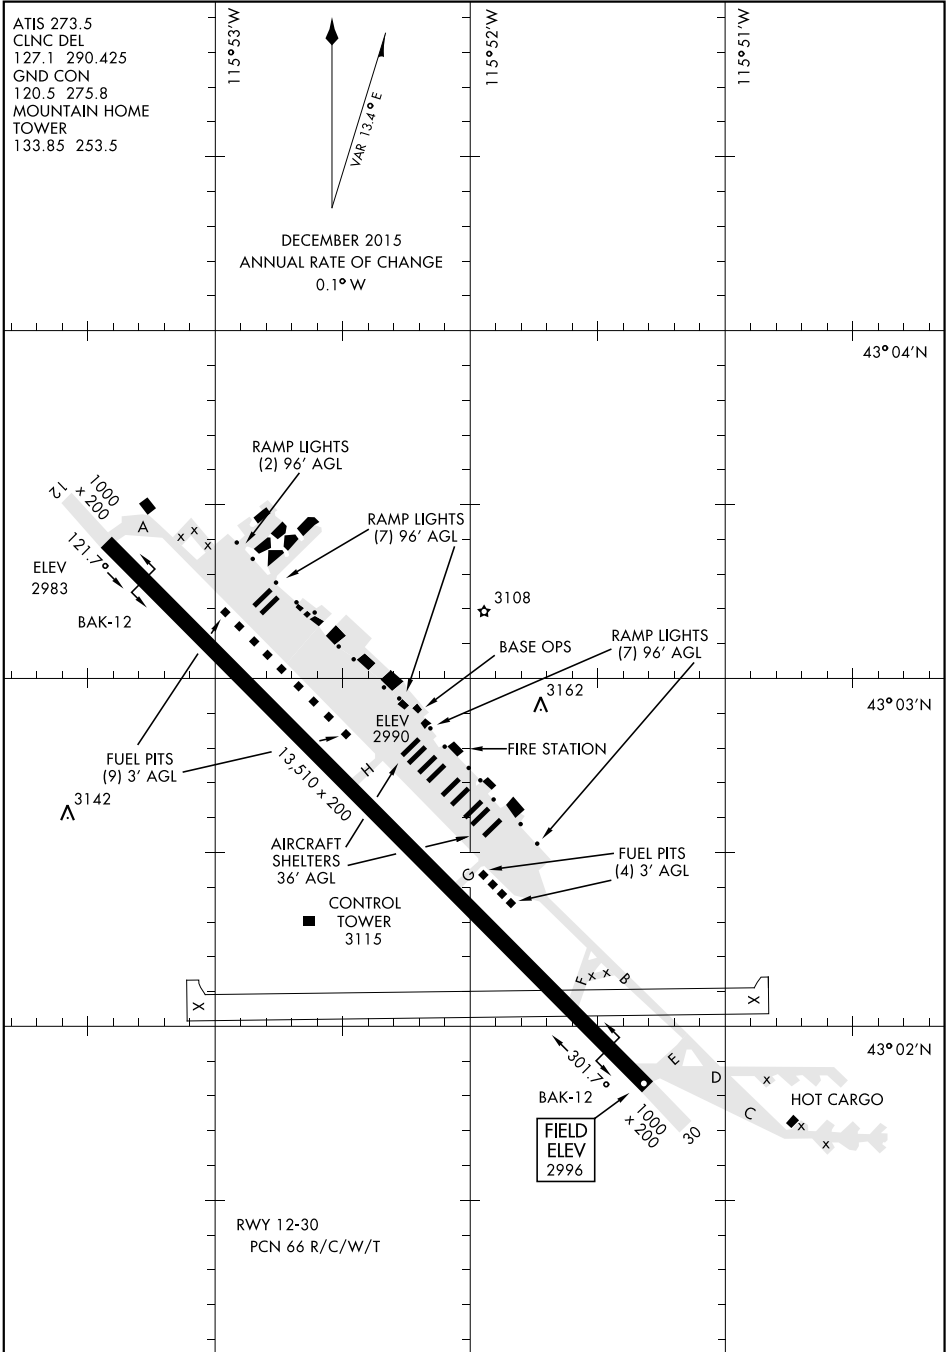

AIRPORT DIAGRAM

AFD-323 [USAF]

MOUNTAIN HOME AFB (KMUO)

MOUNTAIN HOME, IDAHO

ATIS 273.5
 CLNC DEL
 127.1 290.425
 GND CON
 120.5 275.8
 MOUNTAIN HOME
 TOWER
 133.85 253.5

115°53'W

115°52'W

115°51'W

DECEMBER 2015
 ANNUAL RATE OF CHANGE
 0.1° W

43°04'N

43°03'N

43°02'N

NW-1, 21 MAR 2024 to 18 APR 2024

NW-1, 21 MAR 2024 to 18 APR 2024

AIRPORT DIAGRAM

MOUNTAIN HOME, IDAHO

MOUNTAIN HOME AFB (KMUO)