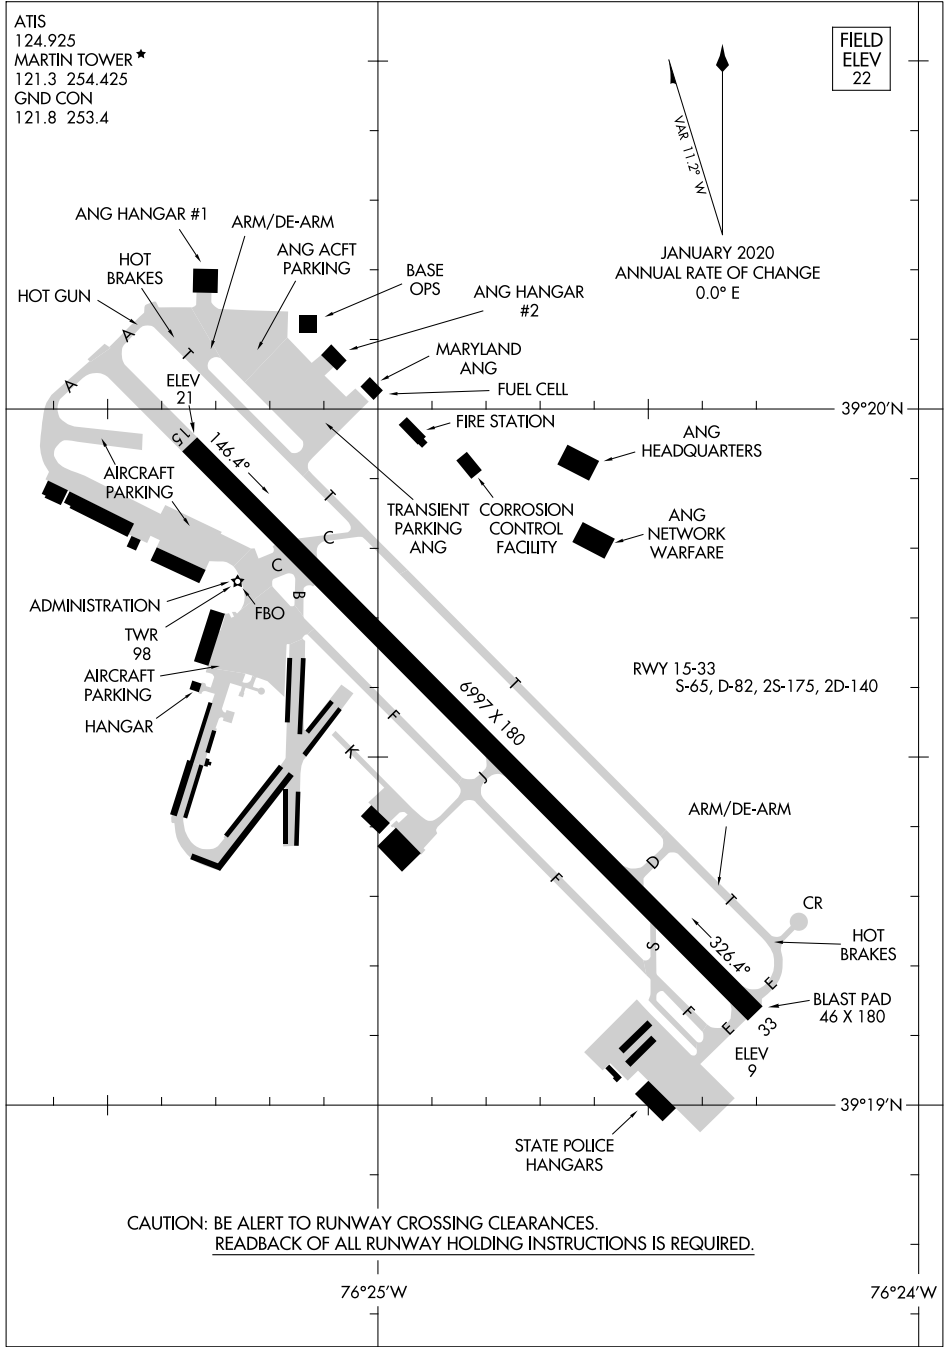

23054

AIRPORT DIAGRAM

AL-5222 (FAA)

MARTIN STATE (MTN)
BALTIMORE, MARYLAND

ATIS
124.925
MARTIN TOWER ★
121.3 254.425
GND CON
121.8 253.4

FIELD
ELEV
22

VAR 11.2° W
JANUARY 2020
ANNUAL RATE OF CHANGE
0.0° E

NE-3, 21 MAR 2024 to 18 APR 2024

NE-3, 21 MAR 2024 to 18 APR 2024

CAUTION: BE ALERT TO RUNWAY CROSSING CLEARANCES.
READBACK OF ALL RUNWAY HOLDING INSTRUCTIONS IS REQUIRED.

AIRPORT DIAGRAM

23054

BALTIMORE, MARYLAND
MARTIN STATE (MTN)