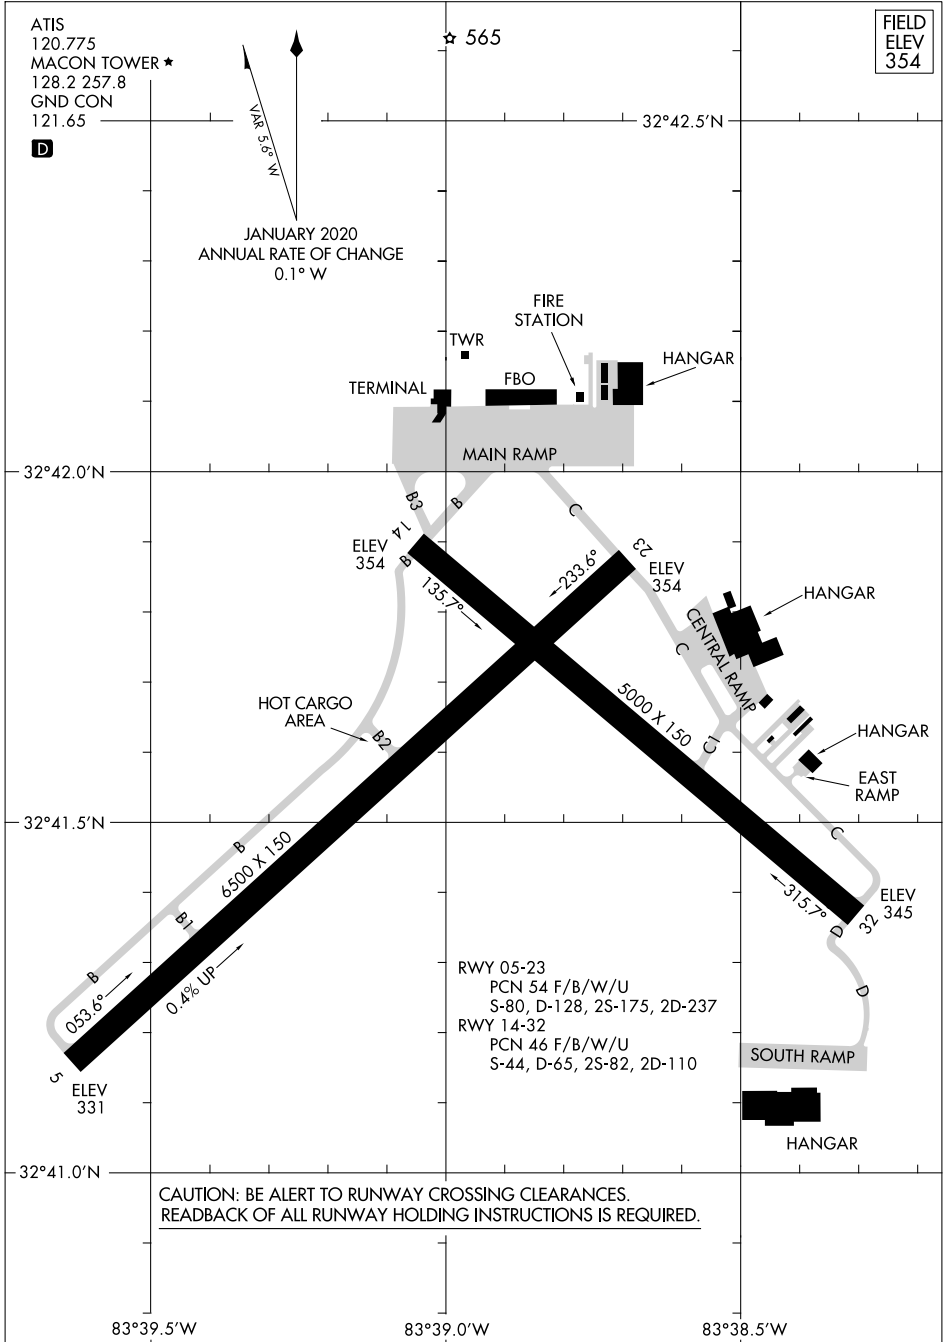

22363

AIRPORT DIAGRAM

AL-243 (FAA)

MIDDLE GEORGIA RGNL (MCN)
MACON, GEORGIA

SE-4, 21 MAR 2024 to 18 APR 2024

SE-4, 21 MAR 2024 to 18 APR 2024

AIRPORT DIAGRAM

22363

MACON, GEORGIA
MIDDLE GEORGIA RGNL (MCN)